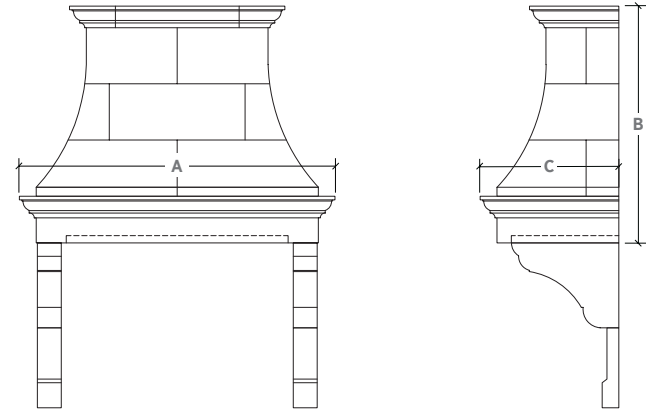

This range hood has an understated style typical of Provence farmhouses. The plain shelf is complimented by the chiseled look of the cornice. The frieze may be embellished with carvings.

DESIGN 1

Specifications

Range Size	A = Overall Width	B = Overall Height	C = Overall Depth	Liner
	All Designs	All Designs	All Designs	
36"	52"	37-1/2"	29"	34-3/8" x 22-1/2"
42"	60"	37-1/2"	29"	40-3/8" x 22-1/2"
48"	66"	49-1/2"	29"	46-3/8" x 22-1/2"
60"	80"	49-1/2"	29"	58-3/8" x 22-1/2"