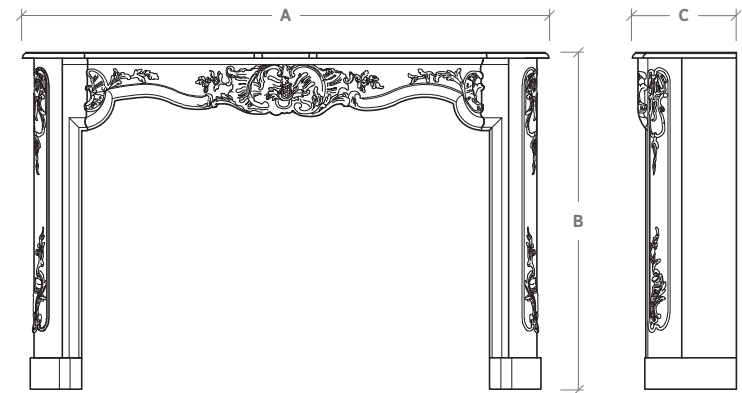

antique reproduction seal
*Genuine Impression
of the Original*

This is a beautifully ornate reproduction of a rare Régence period mantel, circa 1720. The frieze is finely carved with a flourishing central motif of flowers and foliage. The top and bottom of the jambs are also adorned with fine foliage carvings.

A: Overall Width B: Overall Height C: Overall Depth

Mantel Specifications			
	A	B	C
	67-3/8"	43-5/8"	13-3/8"

NOTE: The dimensions above are not specific to your order and may differ due to finish selections. Upon purchase a formal drawing will be provided reflecting your site conditions.