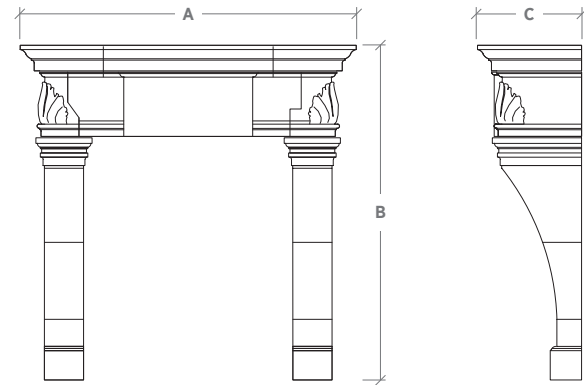

Classic Louis XIII. This mantelpiece conjures up romantic images of a 19th century Provençal Mas, a traditional stone farmhouse. The Paris comes with an optional acanthus leaf detail.

A: Overall Width      B: Overall Height      C: Overall Depth

Mantel Specifications			
	A	B	C
Small	64"	60"	18-5/8"
Medium	70"	60"	18-5/8"
Large	76"	60"	18-5/8"

**NOTE:** The dimensions above are not specific to your order and may differ due to finish selections. Upon purchase a formal drawing will be provided reflecting your site conditions.