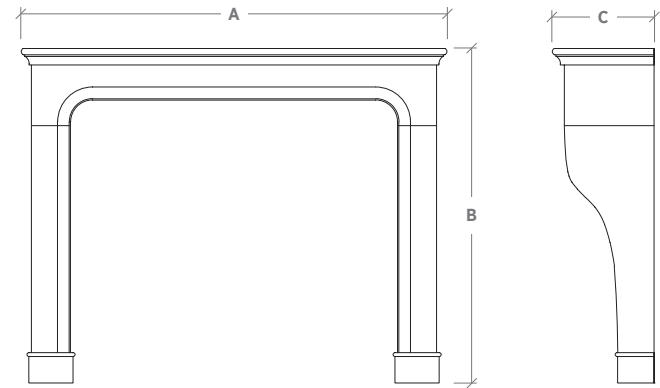

A graceful classic, the Normandie features supple lines, inspired by a stone mantel found in the Loire Valley.

A: Overall Width B: Overall Height C: Overall Depth

Mantel Specifications			
	A	B	C
Small	60"	48-3/4"	16-3/4"
Medium	65"	50-3/4"	16-5/8"
Large	70"	55-3/4"	16-5/8"

NOTE: The dimensions above are not specific to your order and may differ due to finish selections. Upon purchase a formal drawing will be provided reflecting your site conditions.

Fits Firebox Size				
30"	36"	42"	48"	54"
✓	✓	✓		
	✓	✓	✓*	
		✓	✓	✓*