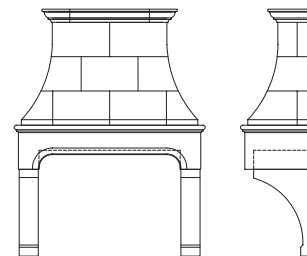

Specifications

Range Size	A = Overall Width	B = Overall Height	C = Overall Depth	Liner
	All Designs	All Designs	All Designs	
36"	49"	41-5/8"	27"	34-3/8" x 22-1/2"
42"	55"	41-5/8"	27"	40-3/8" x 22-1/2"
48"	65"	54-1/2"	27"	46-3/8" x 22-1/2"
60"	77"	54-1/2"	27"	58-3/8" x 22-1/2"

NOTE: The dimensions above are not specific to your order and may differ due to finish selections. Upon purchase a formal drawing will be provided reflecting your site conditions.

DESIGN 2