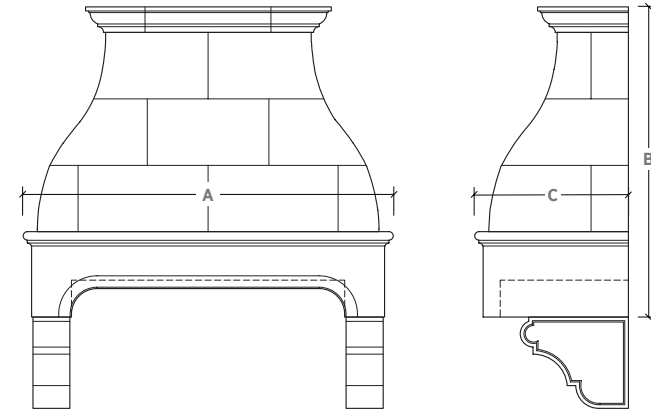

The Normandie is a magnificent range hood with subtle architectural details. The elegant shelf with an arched opening is complemented with a substantial stack. The Normandie stack has a thick, burow-like and tunnel border that aims at showcasing the rope molding decoration at its center.

DESIGN 1

**Specifications**

Range Size	A = Overall Width	B = Overall Height	C = Overall Depth	Liner
	All Designs	All Designs	All Designs	
36"	49"	41-5/8"	27"	34-3/8" x 22-1/2"
42"	55"	41-5/8"	27"	40-3/8" x 22-1/2"
48"	65"	54-1/2"	27"	46-3/8" x 22-1/2"
60"	77"	54-1/2"	27"	58-3/8" x 22-1/2"