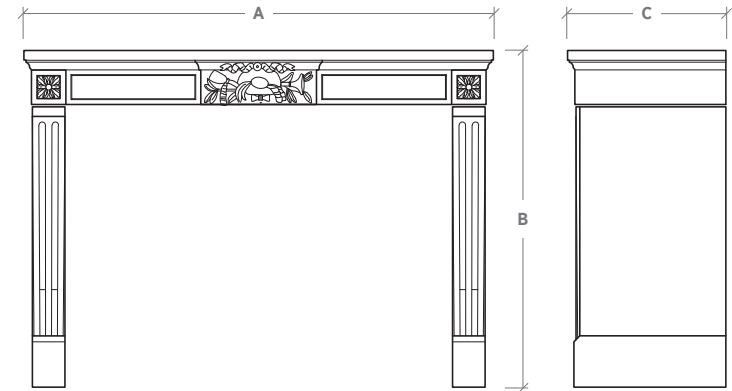

antique reproduction seal  
*Genuine Impression  
of the Original*

A beautifully executed piece featuring classic stop fluted jambs surmounted by square paterae. The frieze is decorated with an exquisitely carved centerpiece bearing musical instruments. The original was discovered buried in the basement of a Paris antique dealer.

A: Overall Width      B: Overall Height      C: Overall Depth

Mantel Specifications			
	A	B	C
	60-5/8"	43-3/4"	20-1/2"

**NOTE:** The dimensions above are not specific to your order and may differ due to finish selections. Upon purchase a formal drawing will be provided reflecting your site conditions.