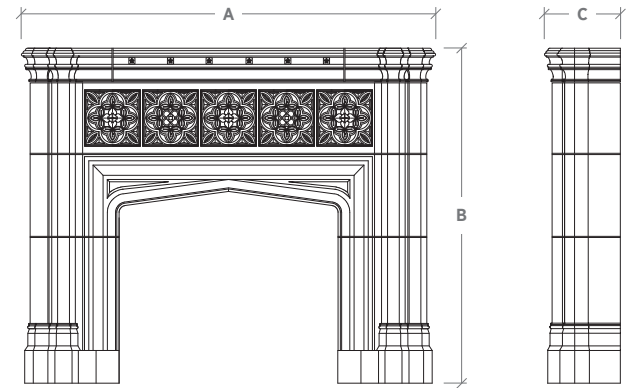

The Massalia is a substantial neo-Gothic mantelpiece featuring an ornate, decorative frieze with five stylized quatrefoils over a vaulted opening. The castellated shelf is also reminiscent of medieval architecture.

A: Overall Width B: Overall Height C: Overall Depth

Mantel Specifications			
	A	B	C
Medium	77-1/2"	71"	16-1/8"
Medium	88"	71"	16-1/8"

NOTE: The dimensions above are not specific to your order and may differ due to finish selections. Upon purchase a formal drawing will be provided reflecting your site conditions.