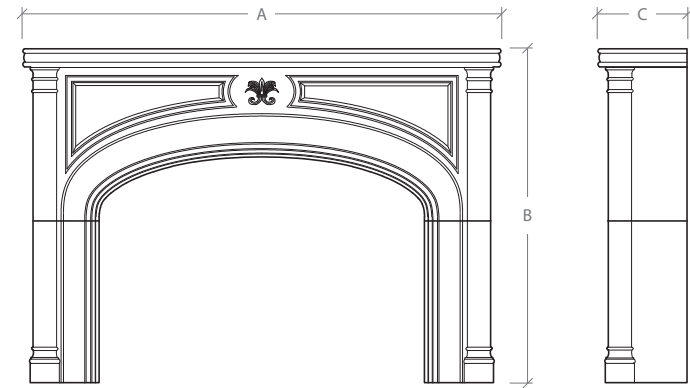

The Borgo is a refined mantelpiece featuring an arched opening supported by a pair of clean, smooth columns. This mantel comes in two sizes and we offer an optional fleur-de-lys carving to ornament the façade.

A: Overall Width B: Overall Height C: Overall Depth

Mantel Specifications			
	A	B	C
Small	70"	59-1/4"	11"
Medium	80-1/2"	59"	11"
Large	96"	67-3/4"	18"

NOTE: The dimensions above are not specific to your order and may differ due to finish selections. Upon purchase a formal drawing will be provided reflecting your site conditions.