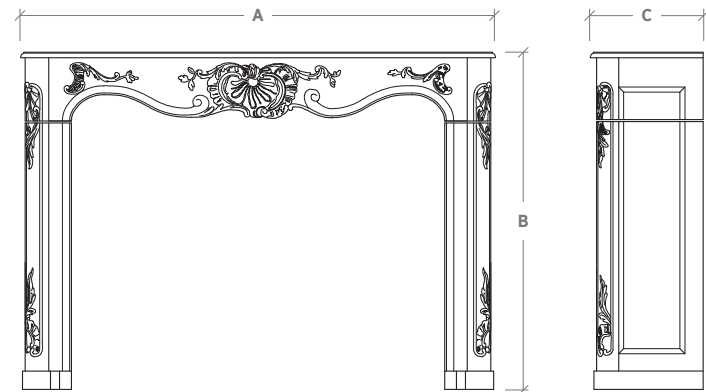

antique reproduction seal
Genuine Impression
of the Original

The Mandelieu is a French Régence mantel with elegant contours highlighted by Boudin moldings running along the jambs and hearth opening. It has an unusual central carving of an inverted shell and foliage on the frieze.

A: Overall Width

B: Overall Height

C: Overall Depth

Mantel Specifications			
	A	B	C
	65-1/2"	46-1/2"	15-1/2"

NOTE: The dimensions above are not specific to your order and may differ due to finish selections. Upon purchase a formal drawing will be provided reflecting your site conditions.