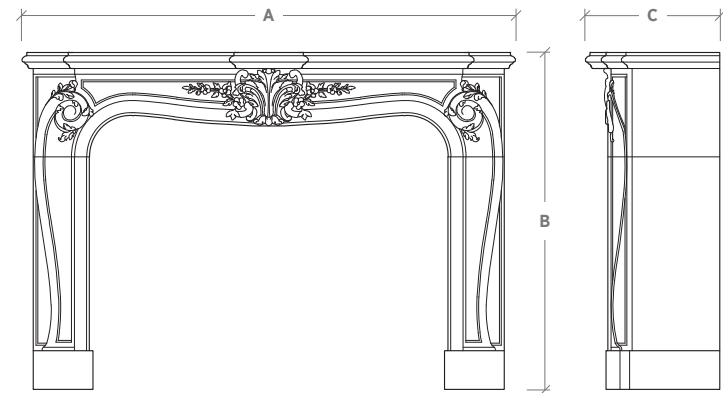

antique reproduction seal  
*Genuine Impression  
of the Original*

The Régence style ornamentation is present all over this mantel, such as the richly detailed shell in the center of the moulded serpentine frieze and the scrolls sculpted in low-relief on each jamb resting on endblocks.

**A:** Overall Width      **B:** Overall Height      **C:** Overall Depth

Mantel Specifications			
	A	B	C
	65-1/2"	45-1/4"	17-7/8"

**NOTE:** The dimensions above are not specific to your order and may differ due to finish selections. Upon purchase a formal drawing will be provided reflecting your site conditions.