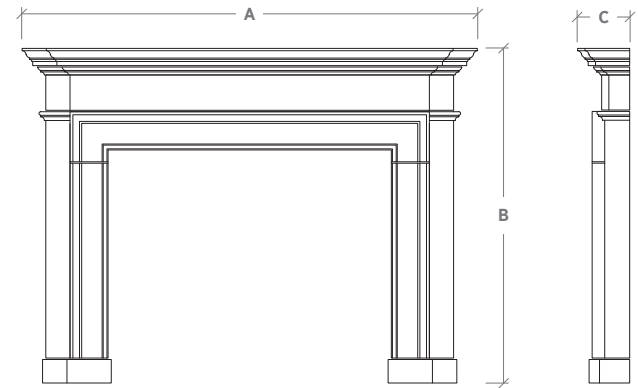

A simple and elegant mantel piece with a breakfront shelf and inner moldings running along the hearth opening. A strong architectural piece that will complement a variety of decors.

A: Overall Width      B: Overall Height      C: Overall Depth

Mantel Specifications			
	A	B	C
<b>Small</b>	71-1/8"	57-1/4"	8-7/8"
<b>Medium</b>	77-1/8"	57-1/4"	8-7/8"

**NOTE:** The dimensions above are not specific to your order and may differ due to finish selections. Upon purchase a formal drawing will be provided reflecting your site conditions.