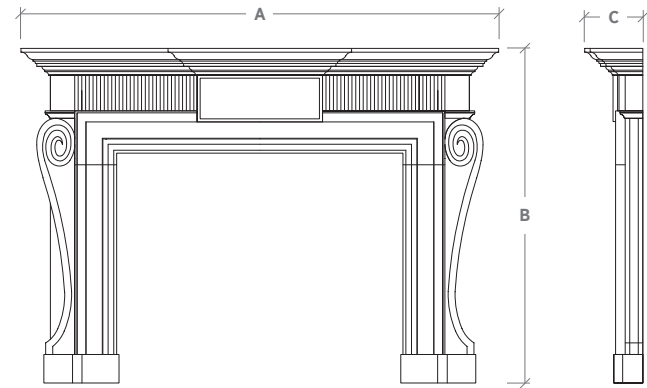

Bold lines and details make the Kelmscott an impressive mantel with traditional flair. The stepped out design of the side volutes support a shelf featuring a unique reeded carved pattern.

A: Overall Width B: Overall Height C: Overall Depth

Mantel Specifications			
	A	B	C
Medium	80"	57"	9-5/8"

NOTE: The dimensions above are not specific to your order and may differ due to finish selections. Upon purchase a formal drawing will be provided reflecting your site conditions.