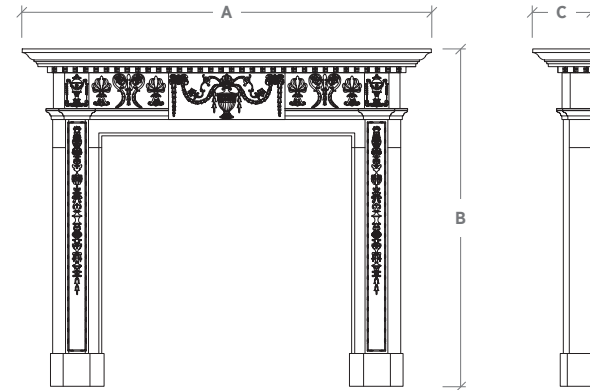

antique reproduction seal
Genuine Impression
of the Original

The Heronden is a very detailed English mantel with a dentil cornice and delicately carved frieze. The center tablet features a vase surrounded with swag and foliage motifs. The legs are ornamented with carved bellflowers tied with ribbons and surmounted by end-blockings with Athenian urn enrichments.

A: Overall Width B: Overall Height C: Overall Depth

Mantel Specifications			
	A	B	C
	68-3/4"	57-5/8"	9-7/8"

NOTE: The dimensions above are not specific to your order and may differ due to finish selections. Upon purchase a formal drawing will be provided reflecting your site conditions.