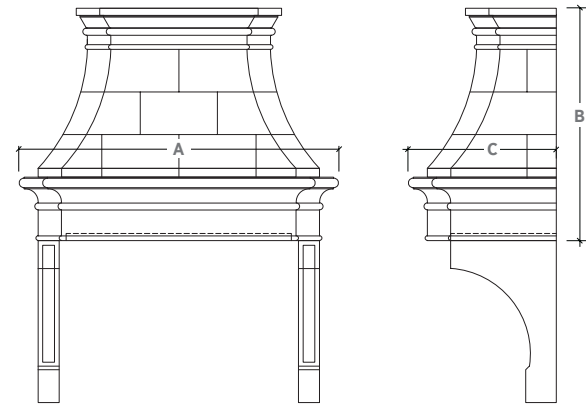

The Garibaldi is a magnificent range hood with strong, streamlined architectural lines. The overall rectilinear design of the breakfront shelf is offset by the gentle curves of the double-recessed concave stack.

DESIGN 1

Specifications

Range Size	A = Overall Width	B = Overall Height	C = Overall Depth	Liner
	All Designs	All Designs	All Designs	
36"	56"	37-1/2"	31-1/2"	34-3/8" x 22-1/2"
42"	62"	37-1/2"	31-1/2"	40-3/8" x 22-1/2"
48"	68"	49-1/2"	31-1/2"	46-3/8" x 22-1/2"
60"	80"	49-1/2"	31-1/2"	58-3/8" x 22-1/2"