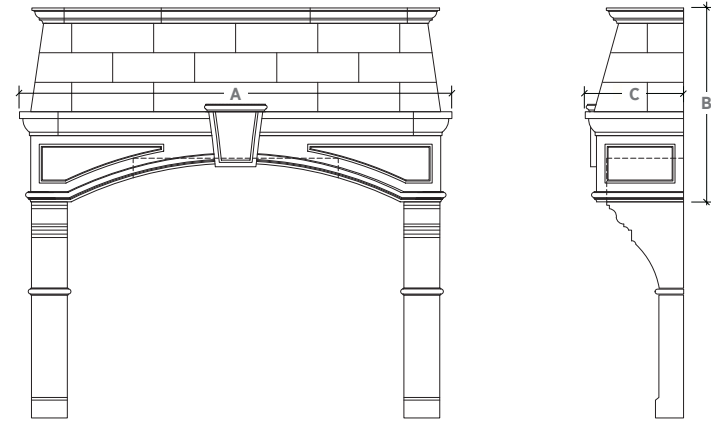

The French Mystic is a majestic range hood with a design reminiscent of a time when the fireplace was located in the kitchen and used for cooking. The shelf has an arched opening and features a central keystone that can be further embellished with carvings.

DESIGN 1

Specifications					
Range Size	A	C	D	E	F
Up to 80"	106 3/4"	32"	80 3/4"	9 3/4"	31 1/4"
Up to 90"	126 1/2"	32"	96 1/4"	11 3/4"	31 1/4"
Up to 85"	134 1/4"	32"	86 1/4"	20 3/4"	31 1/4"
Up to 130"	163 1/2"	37 3/4"	133 1/4"	11 3/4"	31 1/4"