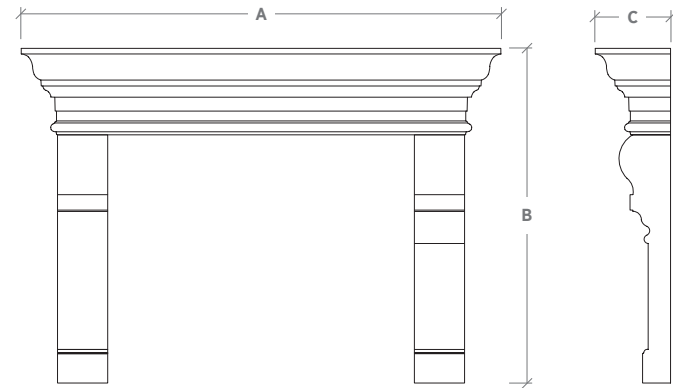

The French Coastal has a robust Louis-Philippe shelf and a clean linear design. It is a simple piece with rustic French charm.

A: Overall Width      B: Overall Height      C: Overall Depth

Mantel Specifications			
	A	B	C
Small	64"	52-1/2"	10"
Medium	74"	54-1/2"	10"
Large	80"	60-1/2"	13-1/2"
Extra Large	86"	60-1/2"	13-1/2"

**NOTE:** The dimensions above are not specific to your order and may differ due to finish selections. Upon purchase a formal drawing will be provided reflecting your site conditions.

Fits Firebox Size				
30"	36"	42"	48"	54"
✓	✓			
	✓	✓	✓*	
	✓	✓	✓	
		✓	✓	✓