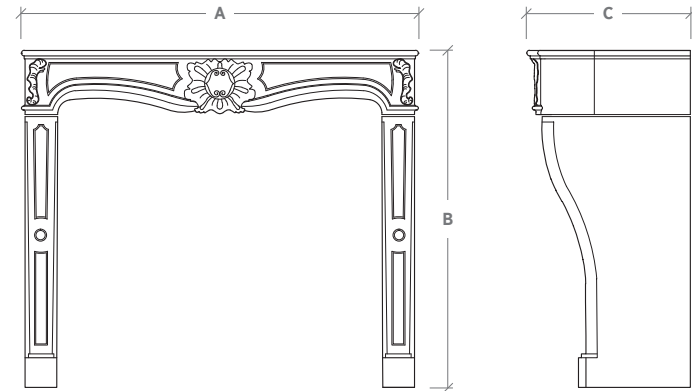

antique reproduction seal  
*Genuine Impression  
of the Original*

The curved and paneled jambs of the Esterel support a serpentine shaped shelf decorated with a carved floral motif in the center. Pastoral themes like these were very popular during the 18th century.

A: Overall Width      B: Overall Height      C: Overall Depth

Mantel Specifications			
	A	B	C
	53-1/4"	45-1/2"	22"

**NOTE:** The dimensions above are not specific to your order and may differ due to finish selections. Upon purchase a formal drawing will be provided reflecting your site conditions.