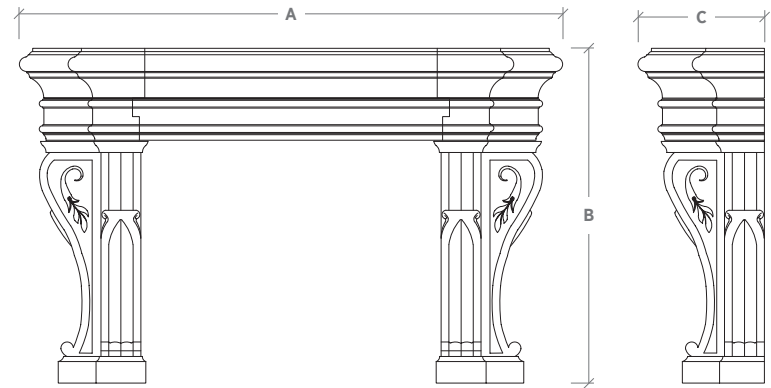

The Elysée, a substantial mantelpiece with pure clean lines, brings stately elegance to a large space. The scrolled corbels supporting the shelf add refinement and sophistication to this impressive mantel.

A: Overall Width B: Overall Height C: Overall Depth

Mantel Specifications			
	A	B	C
Large	122-1/2"	75-3/4"	28-1/2"

NOTE: The dimensions above are not specific to your order and may differ due to finish selections. Upon purchase a formal drawing will be provided reflecting your site conditions.