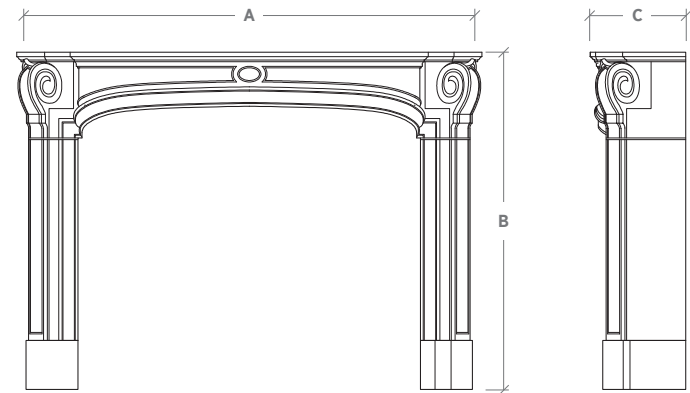

antique reproduction seal
Genuine Impression
of the Original

Simple and elegant, the understated Devon mantel has a repeating volute motif and slightly arched opening. The pilasters have a subtle chamfered edge and a delicate restrained molding detail.

A: Overall Width B: Overall Height C: Overall Depth

Mantel Specifications			
	A	B	C
	67"	48-3/4"	13-3/4"

NOTE: The dimensions above are not specific to your order and may differ due to finish selections. Upon purchase a formal drawing will be provided reflecting your site conditions.