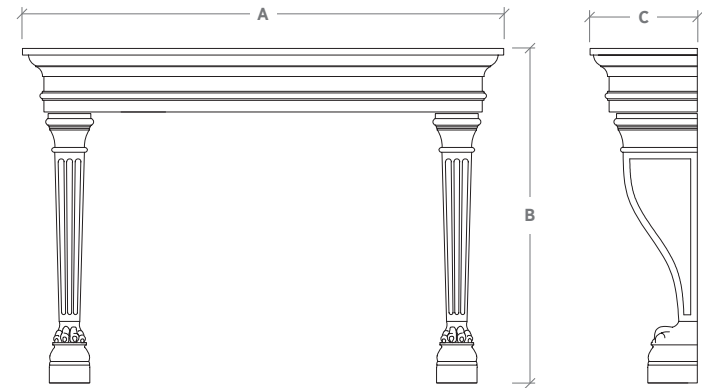

The Delfine is inspired by an 18th century stone mantelpiece. It rests on finely-carved, fluted jambs, ending in lion's paws.

A: Overall Width B: Overall Height C: Overall Depth

Mantel Specifications			
	A	B	C
Small	60"	51"	16-1/4"
Medium	64-1/4"	51"	16-1/4"
Large	73"	51"	16-1/4"

NOTE: The dimensions above are not specific to your order and may differ due to finish selections. Upon purchase a formal drawing will be provided reflecting your site conditions.

Fits Firebox Size				
30"	36"	42"	48"	54"
✓	✓	✓*		
✓	✓	✓		
	✓	✓	✓	✓*