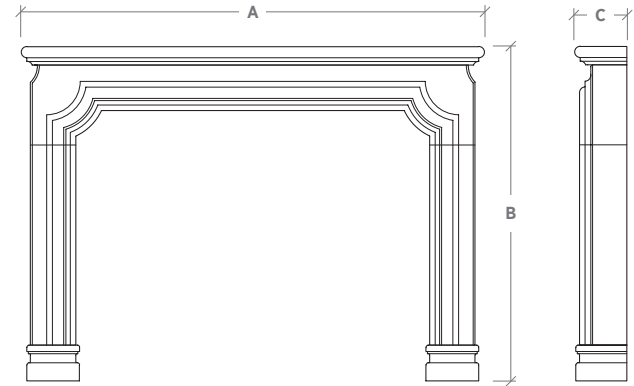

Representing 17th Loire Valley, the Colmar mantel exudes simplistic movement with its bolection style detail and quarter curved corners.

A: Overall Width B: Overall Height C: Overall Depth

Mantel Specifications			
	A	B	C
Small	57-3/4"	41"	7-1/8"
Medium	63-3/4"	46"	7-1/8"
Large	73-1/4"	50"	8-7/8"

NOTE: The dimensions above are not specific to your order and may differ due to finish selections. Upon purchase a formal drawing will be provided reflecting your site conditions.

Fits Firebox Size				
30"	36"	42"	48"	54"
✓	█	✓*		
	█	█	✓*	
		✓	█	✓*