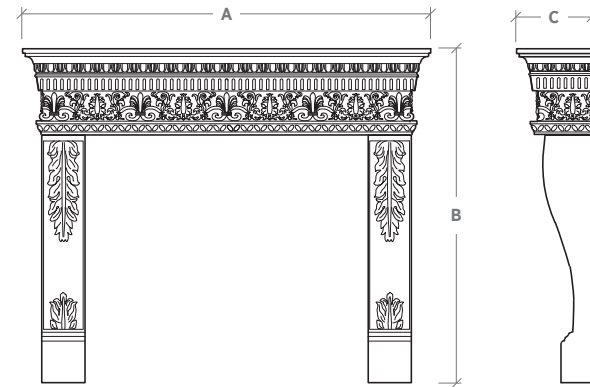

An intricately ornamented fireplace mantel, featuring egg-and-dart molding along the cornice and a fleur-de-lis frieze, the Cheverny is a truly spectacular piece.

A: Overall Width B: Overall Height C: Overall Depth

Mantel Specifications			
	A	B	C
Medium	74-1/2"	61-1/2"	13-3/4"

NOTE: The dimensions above are not specific to your order and may differ due to finish selections. Upon purchase a formal drawing will be provided reflecting your site conditions.