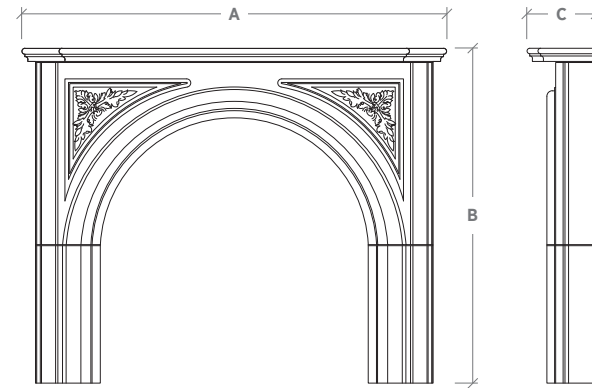

The Châteauroux is an elegant fireplace mantel featuring an arched opening and pretty foliate carvings. It can be further embellished with our optional lion's head or keystone design.

A: Overall Width B: Overall Height C: Overall Depth

Mantel Specifications			
	A	B	C
Small	70-5/8"	60-3/4"	11-3/8"
Medium	82-3/4"	66-1/4"	15-3/4"
Large	97"	76-3/4"	15-3/4"

NOTE: The dimensions above are not specific to your order and may differ due to finish selections. Upon purchase a formal drawing will be provided reflecting your site conditions.