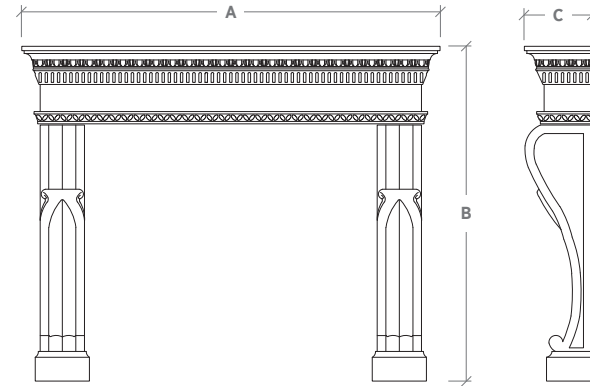

The Grand Château is a stately mantelpiece, rich with classical details. The cornice is trimmed with a delicate egg-and-dart carving, while the curved legs, with their unusual scrolled design, anchor this distinguished piece.

A: Overall Width      B: Overall Height      C: Overall Depth

Mantel Specifications			
	A	B	C
Large	85"	68-1/4"	13-3/4"

**NOTE:** The dimensions above are not specific to your order and may differ due to finish selections. Upon purchase a formal drawing will be provided reflecting your site conditions.