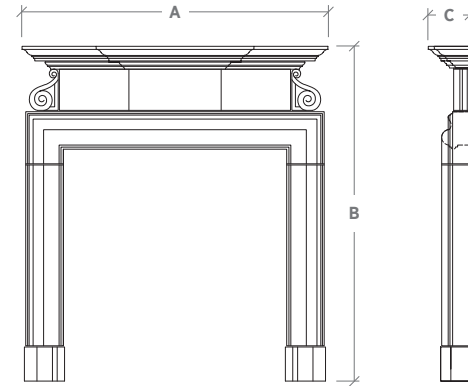

An exceptional fireplace mantel featuring a bolection molding profile. The Carlisle features an unadorned center tablet accenting the shelf with scrolled ornaments flanking on each side.

A: Overall Width B: Overall Height C: Overall Depth

Mantel Specifications			
	A	B	C
Medium	63"	69-1/4"	8-1/2"

NOTE: The dimensions above are not specific to your order and may differ due to finish selections. Upon purchase a formal drawing will be provided reflecting your site conditions.