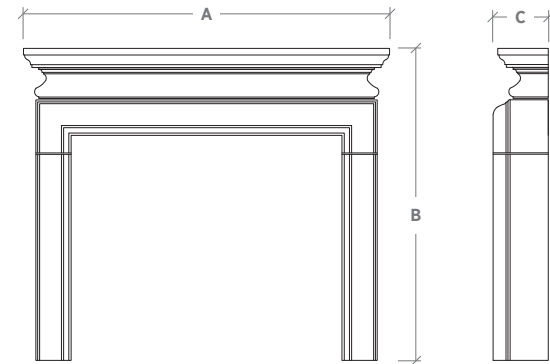

A striking design of elegant architectural form, the Capri incorporates a corniced shelf and bolection moulding.

A: Overall Width      B: Overall Height      C: Overall Depth

Mantel Specifications			
	A	B	C
<b>Small</b>	56-1/4"	53-1/4"	8"
<b>Medium</b>	62-1/4"	53-1/4"	8"
<b>Large</b>	68-1/4"	57-1/4"	8"

**NOTE:** The dimensions above are not specific to your order and may differ due to finish selections. Upon purchase a formal drawing will be provided reflecting your site conditions.

Fits Firebox Size				
36"	42"	48"	54"	60"
✓	✓*			
✓	✓	✓*		
	✓	✓	✓*	