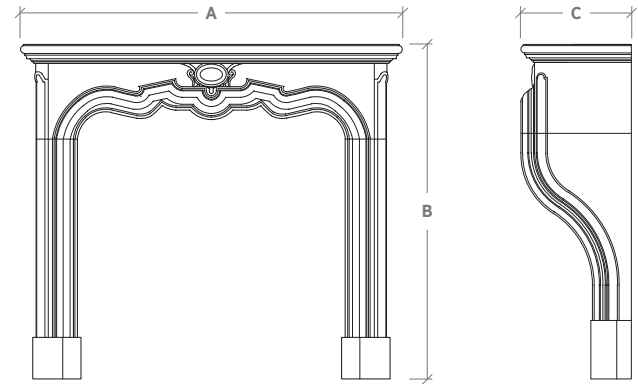

The quality and integrity of the original artist's work has been splendidly captured and preserved in this stunning piece.

A: Overall Width B: Overall Height C: Overall Depth

Mantel Specifications			
	A	B	C
Small	55-1/4"	49"	21"
Medium	65-5/8"	52"	17"

NOTE: The dimensions above are not specific to your order and may differ due to finish selections. Upon purchase a formal drawing will be provided reflecting your site conditions.

Fits Firebox Size				
30"	36"	42"	48"	54"
✓	✓			
	✓	✓	✓*	