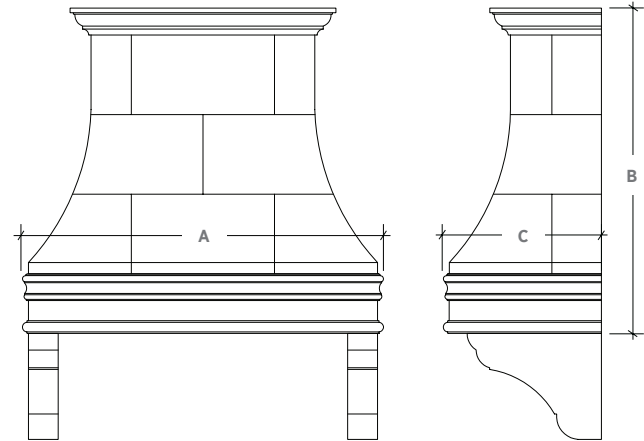

The Calvi is a simple range hood with clean lines and sturdy shelf framed by broad horizontal moldings.

DESIGN 1

Specifications

Range Size	A = Overall Width			B = Overall Height	C = Overall Depth	Liner
	Design 1	Design 2	Design 3	All Designs	All Designs	
36"	46-1/2"	47-1/2"	48-1/2"	37-1/2"	26-1/2"	34-3/8" x 22-1/2"
42"	54-1/2"	53-1/2"	54-1/2"	37-1/2"	26-1/2"	40-3/8" x 22-1/2"
48"	60-1/2"	59-1/2"	60-1/2"	49-1/2"	26-1/2"	46-3/8" x 22-1/2"
60"	74-1/2"	71-1/2"	74-1/2"	49-1/2"	26-1/2"	58-3/8" x 22-1/2"

NOTE: The dimensions above are not specific to your order and may differ due to finish selections. Upon purchase a formal drawing will be provided reflecting your site conditions.

DESIGN 2

DESIGN 3