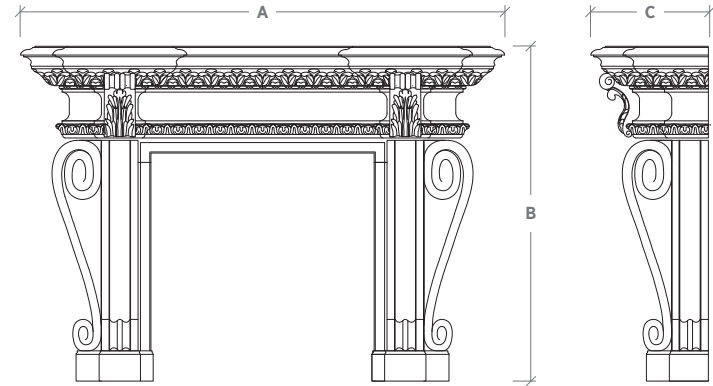

The Belucci exudes Mediterranean charm with its gracefully executed classical details. The cornice is trimmed with a delicate carved leaf frieze and a regal cartouche set in the crown. Four scrolled corbels support the impressive shelf, balancing the proportions of this majestic piece.

A: Overall Width B: Overall Height C: Overall Depth

| Mantel Specifications | | | |
|-----------------------|------|-----|---------|
| | A | B | C |
| Medium | 104" | 72" | 25-1/4" |

NOTE: The dimensions above are not specific to your order and may differ due to finish selections. Upon purchase a formal drawing will be provided reflecting your site conditions.