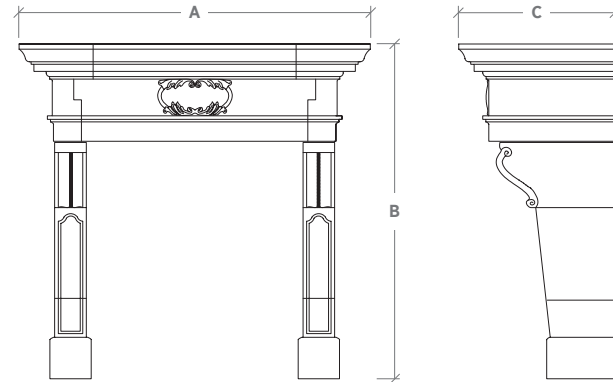

antique reproduction seal
*Genuine Impression
of the Original*

An early 17th century piece, the Bastide has all the characteristics and appeal of a Renaissance period mantel. It features sturdy bases rising up into beautifully carved corbels and a lintel with an exquisitely executed cartouche at its center.

A: Overall Width **B:** Overall Height **C:** Overall Depth

Mantel Specifications			
	A	B	C
Small	70"	59-3/4"	22-1/2"
	72-1/8"	69"	32-1/8"

NOTE: The dimensions above are not specific to your order and may differ due to finish selections. Upon purchase a formal drawing will be provided reflecting your site conditions.