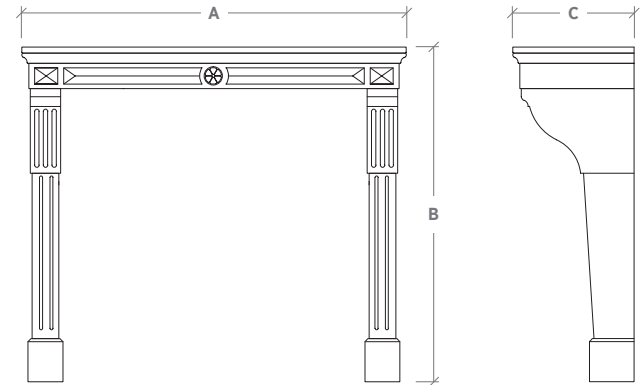

antique reproduction seal
Genuine Impression
of the Original

The discreet fluted jambs and brackets support a generous lintel with a carved flower motif in its center. A classic composition of perfect proportions.

A: Overall Width

B: Overall Height

C: Overall Depth

Mantel Specifications			
	A	B	C
	64-3/4"	56-7/8"	20-1/2"

NOTE: The dimensions above are not specific to your order and may differ due to finish selections. Upon purchase a formal drawing will be provided reflecting your site conditions.