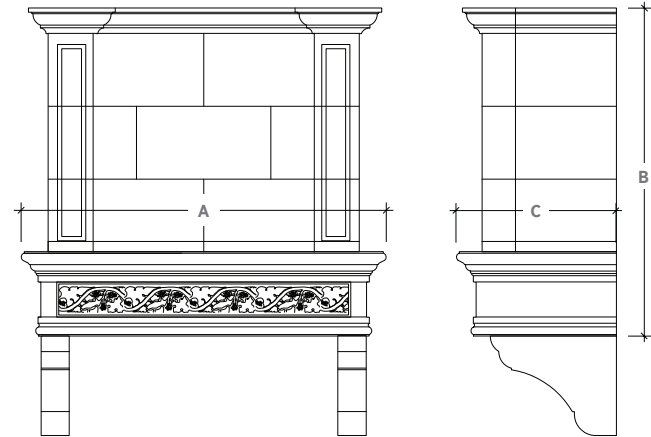

The focal point of the generously proportioned Antibes range hood is the flowing, delicate carvings of its decorative frieze.

DESIGN 1

Specifications

Range Size	A = Overall Width	B = Overall Height	C = Overall Depth	Liner
	All Designs	All Designs	All Designs	
36"	48"	37-1/2"	27"	34-3/8" x 22-1/2"
42"	54"	37-1/2"	27"	40-3/8" x 22-1/2"
48"	65"	49-1/2"	28-1/2"	46-3/8" x 22-1/2"
60"	79"	49-1/2"	28-1/2"	58-3/8" x 22-1/2"