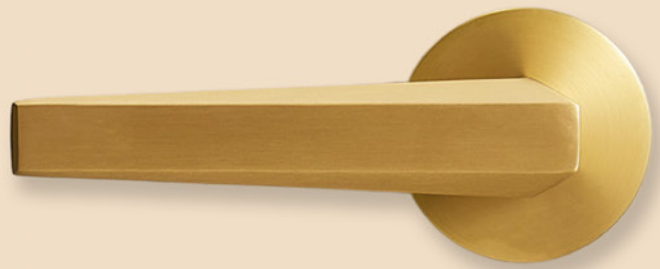

Available Finishes

Gold

Black

Available Lock Types

- Passage Set
- Privacy Set
- Mortice Set

Explore Morgan Lever Range

Nolan

/NOLA-DHDL/

Specifications/Style

- Solid brass construction
- Smooth texture, geometric accents
- Contemporary
- Handle length: 121mm; rose diameter: 55mm

Available Finishes

Gold

Available Lock Types

- Passage Set
- Privacy Set
- Mortice Set