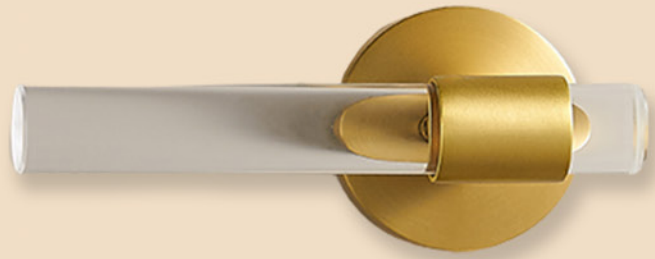

Bronze

Black

Available Lock Types

- Passage Set
- Privacy Set
- Mortice Set

Explore Magnus Knob Range

*Matching backplate also available for purchase.

Mando

/MAND-DHDL/

Specifications/Style

- Solid brass + acrylic construction
- Smooth texture, clear acrylic
- Unique, contemporary
- Handle length: 134mm; rose diameter: 55mm

Available Finishes

Gold

Black

Polished Gold

Available Lock Types