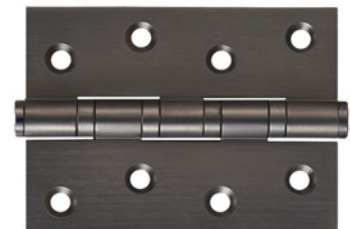

Explore Passio's
Door Hinges.

Featured Product | Flush Magnetic Door Stop - Gunmetal

C. Door Stops

To stop/hold a door from opening too widely.
Used with any and all other door hardware.

Available Styles & Finishes