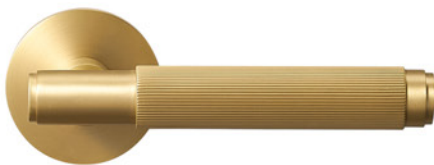

Door Lever

+

Oblique Latch

Included with Passage Sets.
Choose your finish in Step 3.

Type B: Privacy Set (= Passage Set + Privacy Snib + Square Latch)

Locking mechanism for privacy use.
Ideal use cases: Bathroom, bedroom, wherever privacy is required.

Door Lever

+

+

Oblique Latch

Included with Passage Sets.
Choose your finish in Step 3.

Privacy Snib

Includes Square Latch.
Choose your finish in Step 3.

+