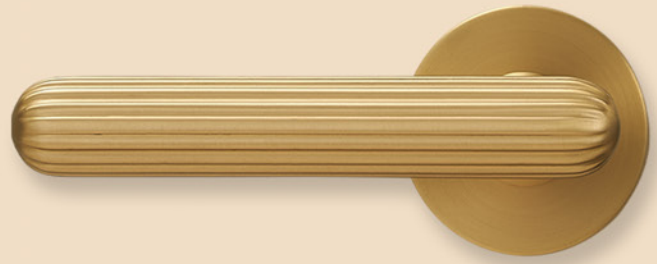

Explore Brooks Lever Range

Diego

/DIEG-DHDL/

Specifications/Style

- Solid brass construction
- Smooth texture
- Contemporary
- Handle length: 135mm; rose diameter: 55mm

Available Finishes

Gold

Black

Nickel

Available Lock Types

- Passage Set
- Privacy Set*
- Mortice Set

Explore Diego Lever Range

*Not available in Nickel finish.

Edmond

/EDMO-DHDL/

Specifications/Style

- Solid brass construction
- Smooth texture with signature details
- Unique, contemporary
- Handle length: 136mm; rose diameter: 55mm

Available Finishes

Gold

Black

Available Lock Types

- Passage Set
- Privacy Set
- Mortice Set

Explore Edmond Lever Range

Kara

/KARA-DHDL/ Bronze

Specifications/Style

- Solid brass construction + real leather
- Smooth texture, hand-stitched leather
- Contemporary, funky
- Handle length: 140mm; rose diameter: 55mm