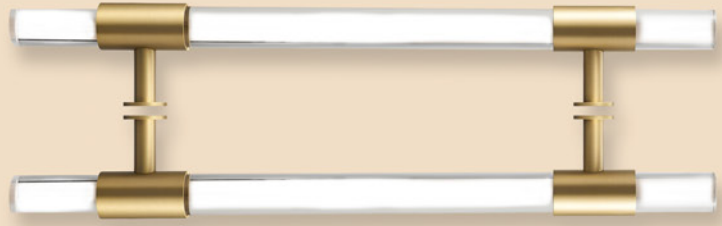

- Solid brass construction
- Linear-knurled texture
- Contemporary
- Specifications:

Available Finishes

Gold

Black

Explore Belzer Sliding Door Pull Range

Mando

/MAND-SDPL/ Single

Specifications/Style

- Solid brass construction
- Smooth texture, clear acrylic
- Unique, contemporary
- Specifications:

Available Finishes

Gold

Explore Mando Door Pull (Single) Range

Mando

/MAND-DDPL/ Double

Specifications/Style

- Solid brass construction
- Smooth texture, clear acrylic
- Unique, contemporary
- Specifications:

Available Finishes

Gold

Explore Mando Door Pull (Double) Range

Available Lever Finishes

Gold

Black

Nickel