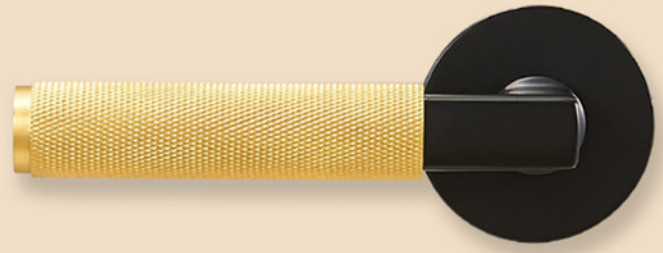

Oskar

/OSKA-DHDL/

Specifications/Style

- Solid brass construction
- Cross-knurled texture, smooth details
- Contemporary
- Handle length: 127mm; rose diameter: 55mm

Available Finishes

Gold

Black

Black / Gold

Available Lock Types

- Passage Set
- Privacy Set
- Mortice Set

Explore Oskar Lever Range