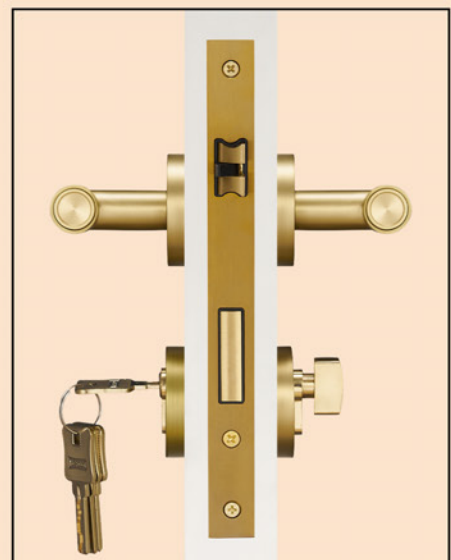

Anatomy Of Oblique Latches

Available Finishes

Gold Tongue + Gold Plate

Gold Tongue + Black Plate

Nickel Tongue + Nickel Plate

Type B: Square Latch

Also known as privacy bolt, tubular square latch, privacy latch.
Used in tandem with privacy snibs only.

Anatomy Of Square Latches

Available Finishes

Gold Tongue + Gold Plate

Gold Tongue + Black Plate

Type A // Passage Set
 = Levers + Oblique Latch

Type B // Privacy Set
 = Passage Set + Privacy Snib + Square Latch

Type C // Mortice Set
 = Levers + Lock Body + Accessories

A. Privacy Snib

Also known as privacy thumbturn, privacy turn.
Used in privacy sets or individually.

Available Textures & Finishes

Linear / Gold

Knurled / Gold