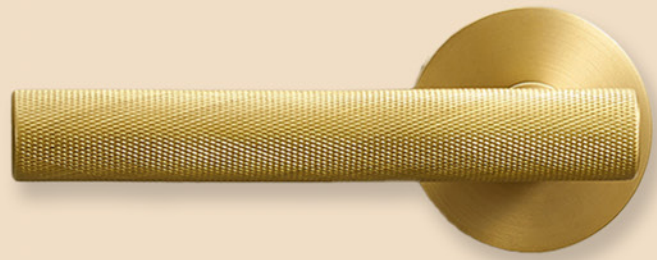

- Passage Set
- Privacy Set*
- Mortice Set

Explore Polo Lever Range

*Not available in Nickel finish.

Velasco*

/VELA-DHDL/

Specifications/Style

- Solid brass construction
- Smooth texture
- Classic, timeless
- Knob dimensions: 60L x 60W x 75Hmm; rose diameter: 55mm

Available Finishes

Gold

Black

Bronze

Available Lock Types

- Passage Set
- Privacy Set
- Mortice Set

Explore Velasco Knob Range

*Matching backplate also available for purchase.

Wyatt

/WYAT-DHDL/

Specifications/Style

- Solid brass construction
- Cross-knurled texture
- Contemporary
- Handle length: 135mm; rose diameter: 55mm

Available Finishes

Gold

Black

Available Lock Types