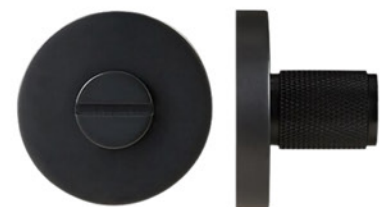

Knurled / Black