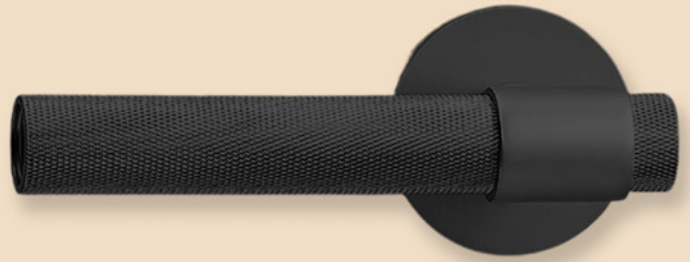

Available Finishes

Gold

Black

Nickel

Available Lock Types

- Passage Set
- Privacy Set*
- Mortice Set

Explore Alfie Knob Range

*Not available in Nickel finish.

Austin

/AUST-DHDL/

Specifications/Style

- Solid brass construction
- Cross-knurled texture with smooth details
- Contemporary
- Handle length: 135mm; rose diameter: 55mm

Available Finishes

Gold

Black

Nickel