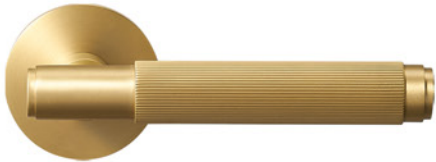

Type C: Mortice Set

Locking mechanism with keys.
Ideal use case: Lockable, heavier duty doors.

Door Lever