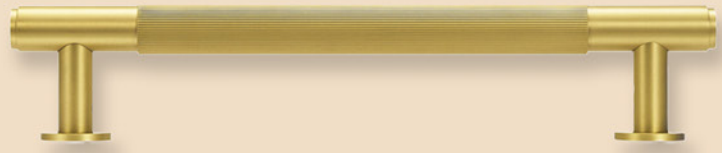

- Passage Set
- Privacy Set*
- Mortice Set

Explore Polo Lever Range

*Not available in Nickel finish.

Velasco*

/VELA-DHDL/

Specifications/Style

- Solid brass construction
- Smooth texture
- Classic, timeless
- Knob dimensions: 60L x 60W x 75Hmm; rose diameter: 55mm

Available Finishes

Gold

Black

Bronze

Available Lock Types

- Passage Set
- Privacy Set
- Mortice Set

Explore Velasco Knob Range

*Matching backplate also available for purchase.

Wyatt

/WYAT-DHDL/

Specifications/Style

- Solid brass construction
- Cross-knurled texture
- Contemporary
- Handle length: 135mm; rose diameter: 55mm

Available Finishes

Gold

Black

Available Lock Types

- Passage Set
- Privacy Set
- Mortice Set

Explore Wyatt Lever Range

Belzer

/BELZ-SDPL/ Single

Specifications/Style

- Solid brass construction
- Linear-knurled texture
- Contemporary
- Specifications:

Available Finishes