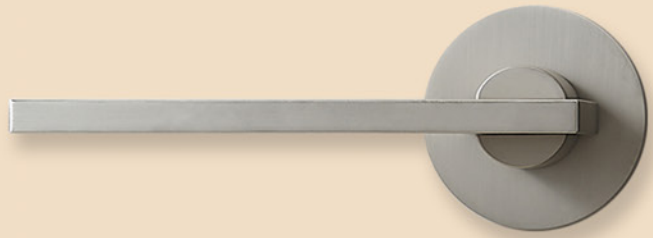

Massimo

/MASS-DHDL/

Specifications/Style

- Solid brass construction
- Smooth texture
- Contemporary
- Handle length: 136mm; rose diameter: 55mm

Available Finishes

Gold

Black

Nickel

Available Lock Types

- Passage Set
- Privacy Set*
- Mortice Set

Explore Massimo Lever Range

*Not available in Nickel finish.