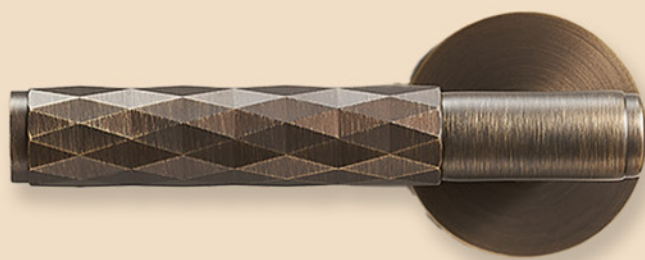

Specifications/Style

- Solid brass construction
- Smooth texture, geometric accents
- Contemporary
- Handle length: 121mm; rose diameter: 55mm

Available Finishes

Gold

Available Lock Types

- Passage Set
- Privacy Set
- Mortice Set

Explore Nolan Lever Range

Oskar

/OSKA-DHDL/

Specifications/Style

- Solid brass construction
- Cross-knurled texture, smooth details
- Contemporary
- Handle length: 127mm; rose diameter: 55mm

Available Finishes

Gold

Black

Black / Gold

Available Lock Types

- Passage Set
- Privacy Set
- Mortice Set

Explore Oskar Lever Range

Polo

/POLO-DHDL/

Specifications/Style

- Solid brass construction
- Diamond-cut texture
- Unique, contemporary
- Handle length: 135mm; rose diameter: 55mm

Available Finishes

Gold

Bronze

Black

Nickel

Available Lock Types