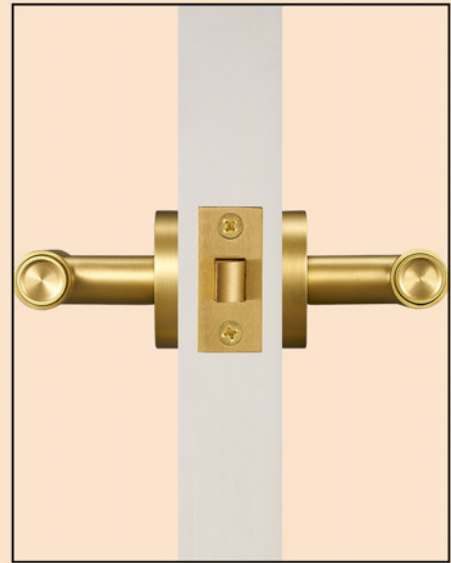

Anatomy Of Oblique Latches

Available Finishes

Gold Tongue + Gold Plate

Gold Tongue + Black Plate

Nickel Tongue + Nickel Plate

Type B: Square Latch

Also known as privacy bolt, tubular square latch, privacy latch.
Used in tandem with privacy snibs only.

Anatomy Of Square Latches

Available Finishes

Gold Tongue + Gold Plate

Gold Tongue + Black Plate

Type A // Passage Set
 = Levers + Oblique Latch

Type B // Privacy Set
 = Passage Set + Privacy Snib + Square Latch