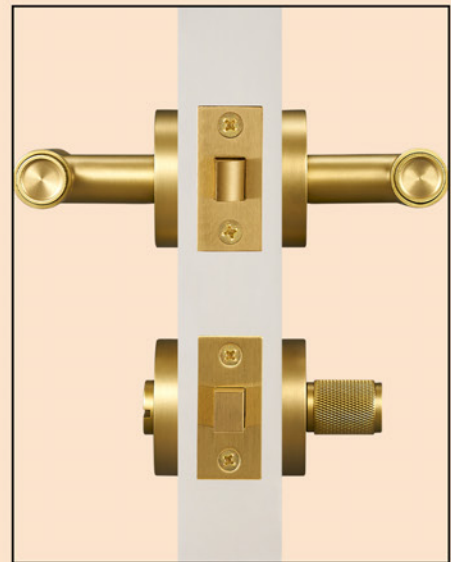

Anatomy Of Oblique Latches

Available Finishes

Gold Tongue + Gold Plate

Gold Tongue + Black Plate

Nickel Tongue + Nickel Plate

Type B: Square Latch

Also known as privacy bolt, tubular square latch, privacy latch.
Used in tandem with privacy snibs only.

Anatomy Of Square Latches

Available Finishes

Gold Tongue + Gold Plate

Gold Tongue + Black Plate

Type A // Passage Set
 = Levers + Oblique Latch

Type B // Privacy Set
 = Passage Set + Privacy Snib + Square Latch

Type C // Mortice Set
 = Levers + Lock Body + Accessories

A. Privacy Snib

Also known as privacy thumbturn, privacy turn.
Used in privacy sets or individually.

Available Textures & Finishes

Linear / Gold

Knurled / Gold