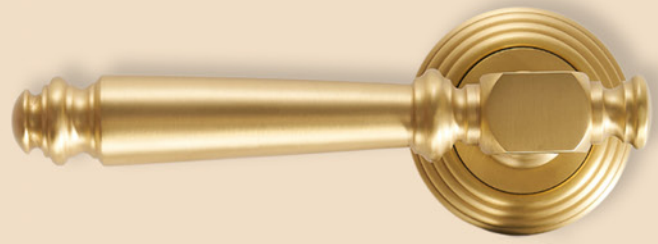

Available Lock Types

- Passage Set
- Privacy Set*
- Mortice Set

Explore Austin Lever Range

*Not available in Nickel finish.

Belzer

/BELZ-DHDL/

Specifications/Style

- Solid brass construction
- Linear-knurled texture
- Contemporary
- Handle length: 140mm; rose diameter: 55mm

Available Finishes

Gold

Black

Gunmetal

Available Lock Types

- Passage Set
- Privacy Set
- Mortice Set

Explore Belzer Lever Range

Brooks

/BROO-DHDL/

Specifications/Style

- Solid brass construction
- Smooth texture
- Classic, timeless
- Handle length: 148mm; rose diameter: 55mm

Available Finishes

Gold

Black

Available Lock Types

- Passage Set
- Privacy Set
- Mortice Set

Explore Brooks Lever Range

Diego

/DIEG-DHDL/

Specifications/Style

- Solid brass construction
- Smooth texture
- Contemporary
- Handle length: 135mm; rose diameter: 55mm

Available Finishes

Gold

Black