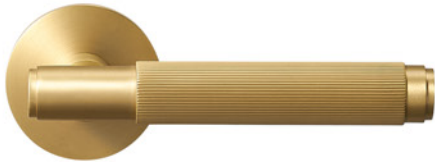

Black / Bronze

Grey / Bronze

Orange / Bronze

Green / Bronze

Beige / Bronze

Explore Passio's Door
Lever Styles

Type A: Passage Set (= Door Lever + Oblique Latch)

Non-locking mechanism for easy access.
Ideal use cases: Bedroom, study/office, living room, kitchen.

Door Lever

+

Oblique Latch

Included with Passage Sets.
Choose your finish in Step 3.

Type B: Privacy Set (= Passage Set + Privacy Snib + Square Latch)

Locking mechanism for privacy use.
Ideal use cases: Bathroom, bedroom, wherever privacy is required.