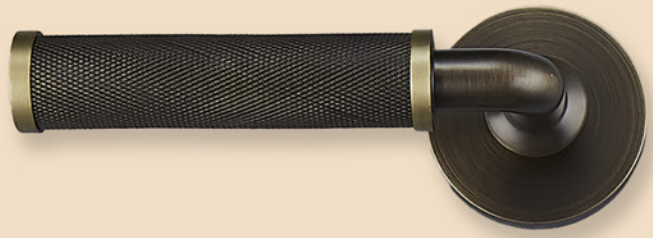

Matteo

/MATT-DHDL/

Specifications/Style

- Solid brass construction
- Cross-knurled texture, smooth brass accents
- Contemporary
- Handle length: 140mm; rose diameter: 55mm

Available Finishes

Gold

Black

Bronze

Available Lock Types

- Passage Set
- Privacy Set
- Mortice Set

Explore Matteo Lever Range