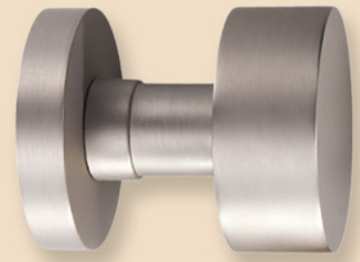

Alfie

/ALFI-DHDL/

Specifications/Style

- Solid brass construction
- Smooth texture
- Contemporary
- Knob dimensions: 55L x 55W x 65Hmm; rose diameter: 55mm

Available Finishes

Gold

Black

Nickel

Available Lock Types

- Passage Set
- Privacy Set*
- Mortice Set

Explore Alfie Knob Range

*Not available in Nickel finish.