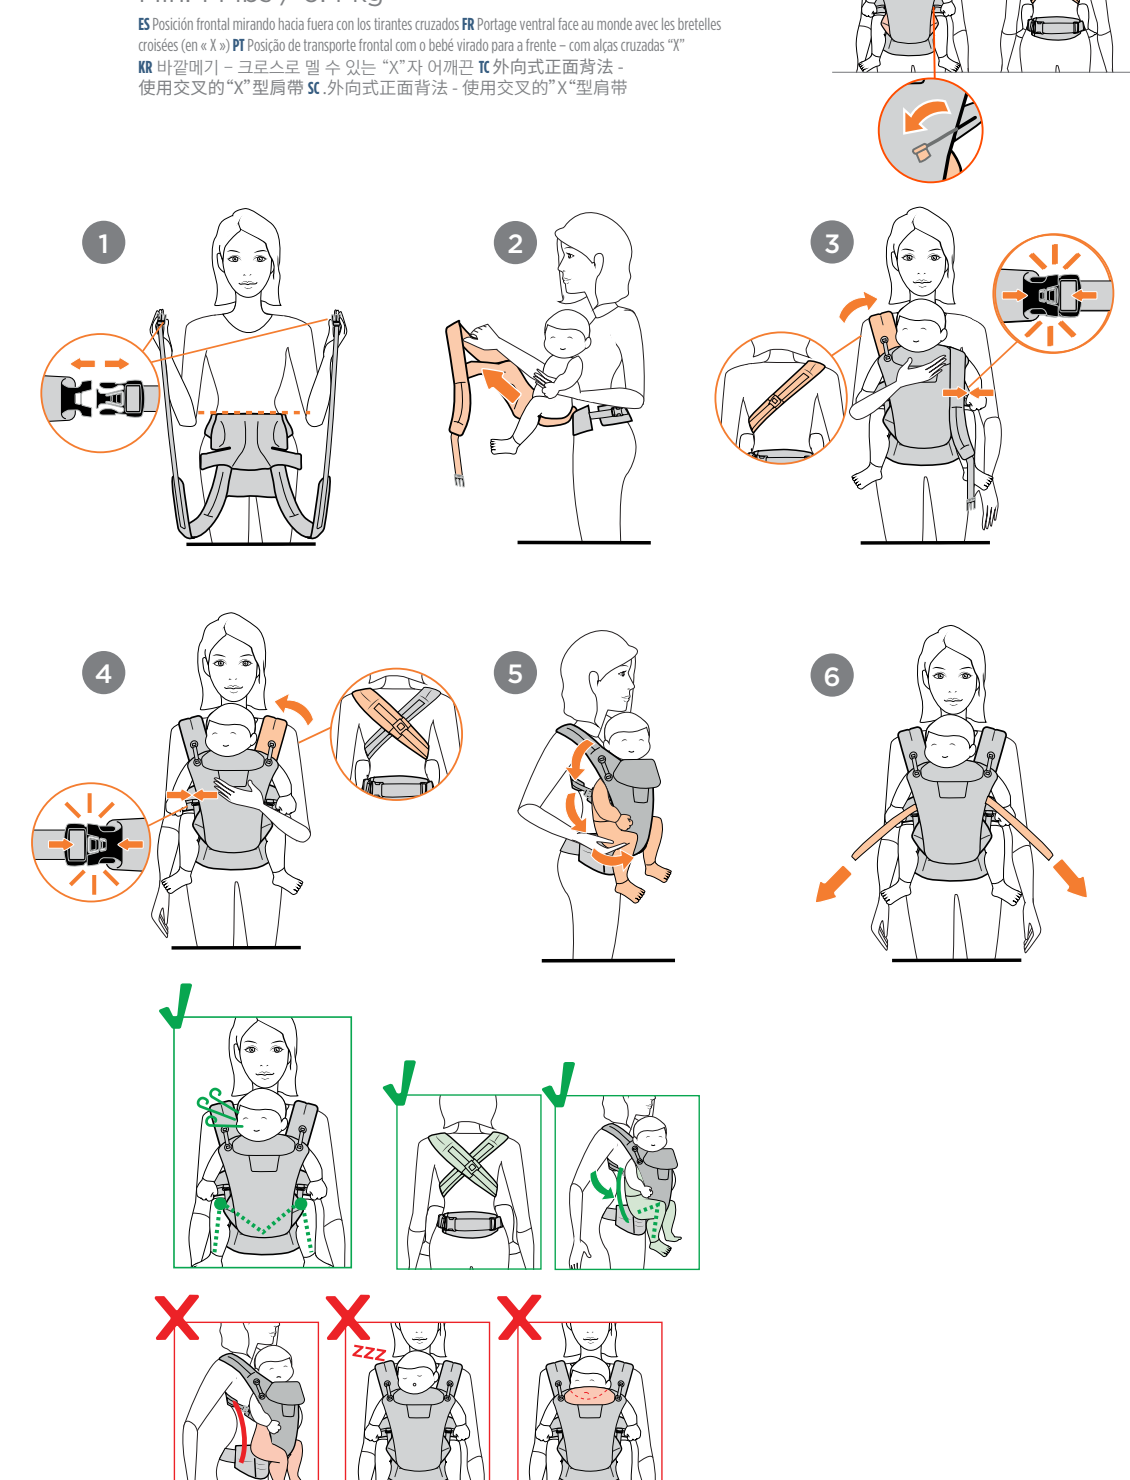

**AGES AND STAGES - GENERAL GUIDELINES**

**2 BABY POSITIONING CHECKLIST & TIPS**

**5 FRONT CARRY INWARD-FACING WITH PARALLEL "H" STRAPS**

**1 FOLLOW THESE EASY STEPS TO GET STARTED**

**2C Spine in soft, rounded shape**

**6 FRONT CARRY OUTWARD-FACING WITH CRISSCROSS "X" STRAPS**

**3 HOW TO ATTACH THE CARRIER WAISTBELT**

**7 FRONT CARRY OUTWARD-FACING WITH PARALLEL "H" STRAPS**

**1D Loosen both shoulder straps**

**4 FRONT CARRY INWARD-FACING WITH CRISSCROSS "X" STRAPS**

**8 HIP CARRY**

BABY CARRIER PARTS

1 hood snap	3 head & neck support buttons	5 waistbelt buckle	7 lumbar support	9 crossable shoulder strap	11 pacifier loops	13 sliders for seat adjustment	15 velcro tabs for seat adjustment
2 hood	4 pocket	6 safety elastic	8 chest strap buckle	10 head & neck support	12 shoulder strap buckle	14 reflectivity	16 detachable pouch