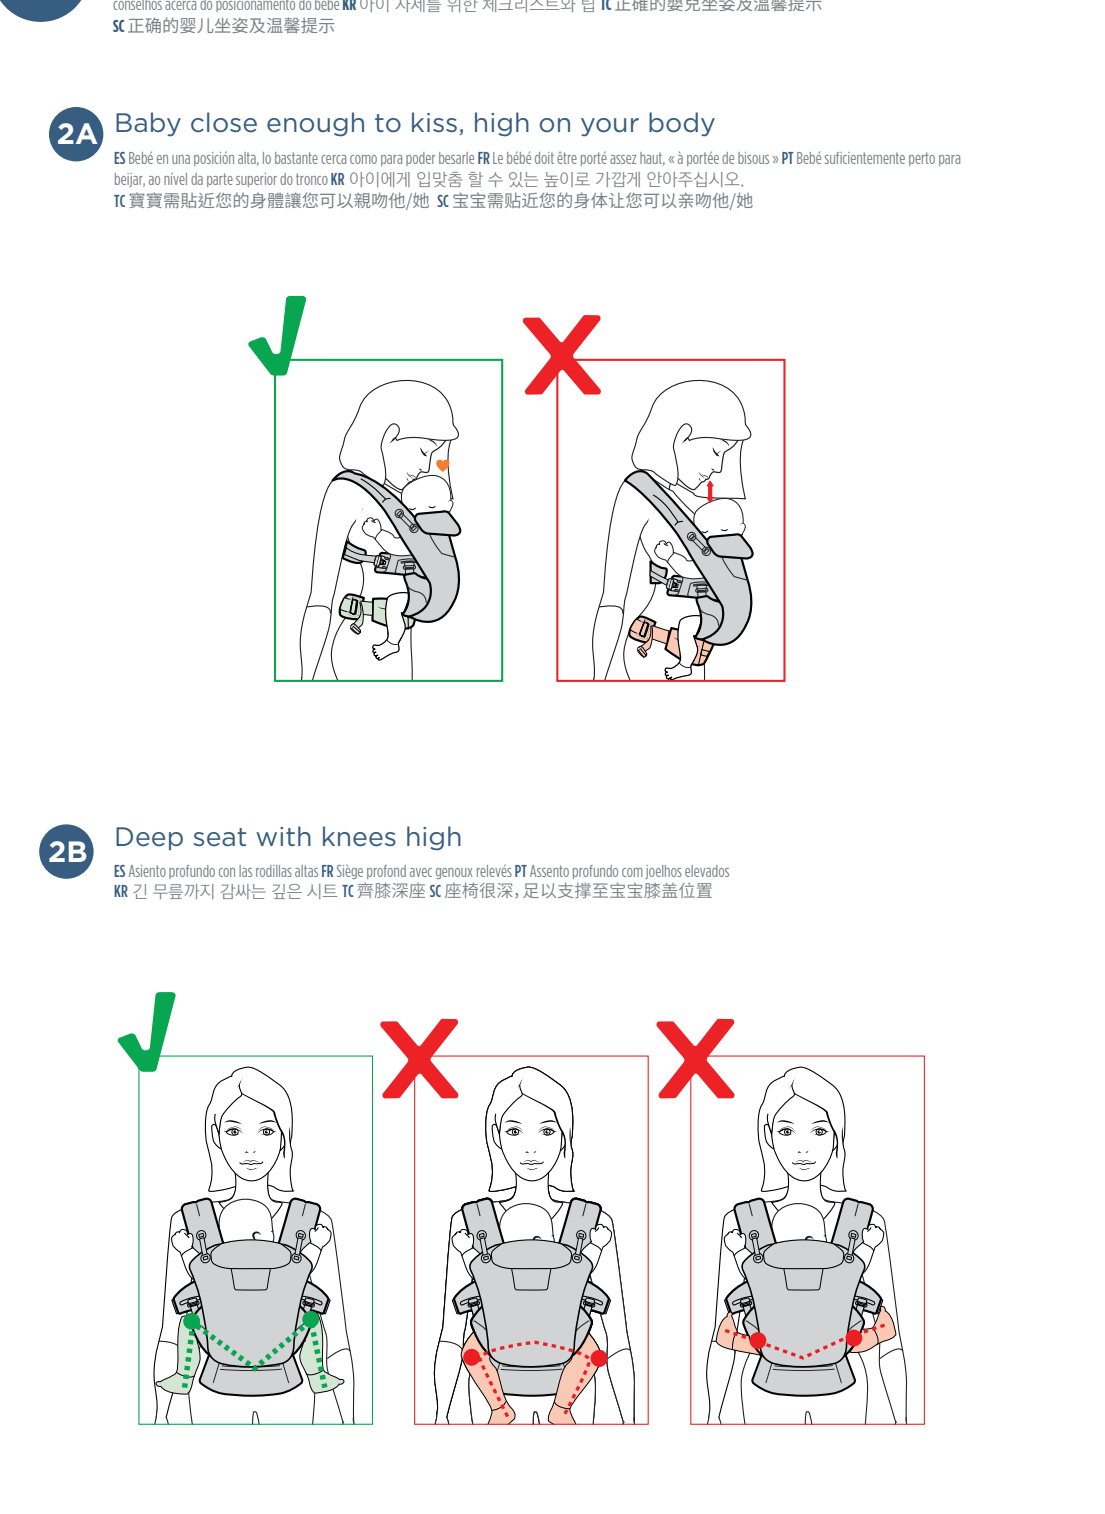

**AGES AND STAGES - GENERAL GUIDELINES**

**2 BABY POSITIONING CHECKLIST & TIPS**

**5 FRONT CARRY INWARD-FACING WITH PARALLEL "H" STRAPS**

**1 FOLLOW THESE EASY STEPS TO GET STARTED**

**2C Spine in soft, rounded shape**

**6 FRONT CARRY OUTWARD-FACING WITH CRISSCROSS "X" STRAPS**

**3 HOW TO ATTACH THE CARRIER WAISTBELT**

**7 FRONT CARRY OUTWARD-FACING WITH PARALLEL "H" STRAPS**

**1D Loosen both shoulder straps**

**4 FRONT CARRY INWARD-FACING WITH CRISSCROSS "X" STRAPS**

**8 HIP CARRY**

BABY CARRIER PARTS

1 hood snap	3 head & neck support buttons	5 waistbelt buckle	7 lumbar support	9 crossable shoulder strap	11 pacifier loops	13 sliders for seat adjustment	15 velcro tabs for seat adjustment
2 hood	4 pocket	6 safety elastic	8 chest strap buckle	10 head & neck support	12 shoulder strap buckle	14 reflectivity	16 detachable pouch