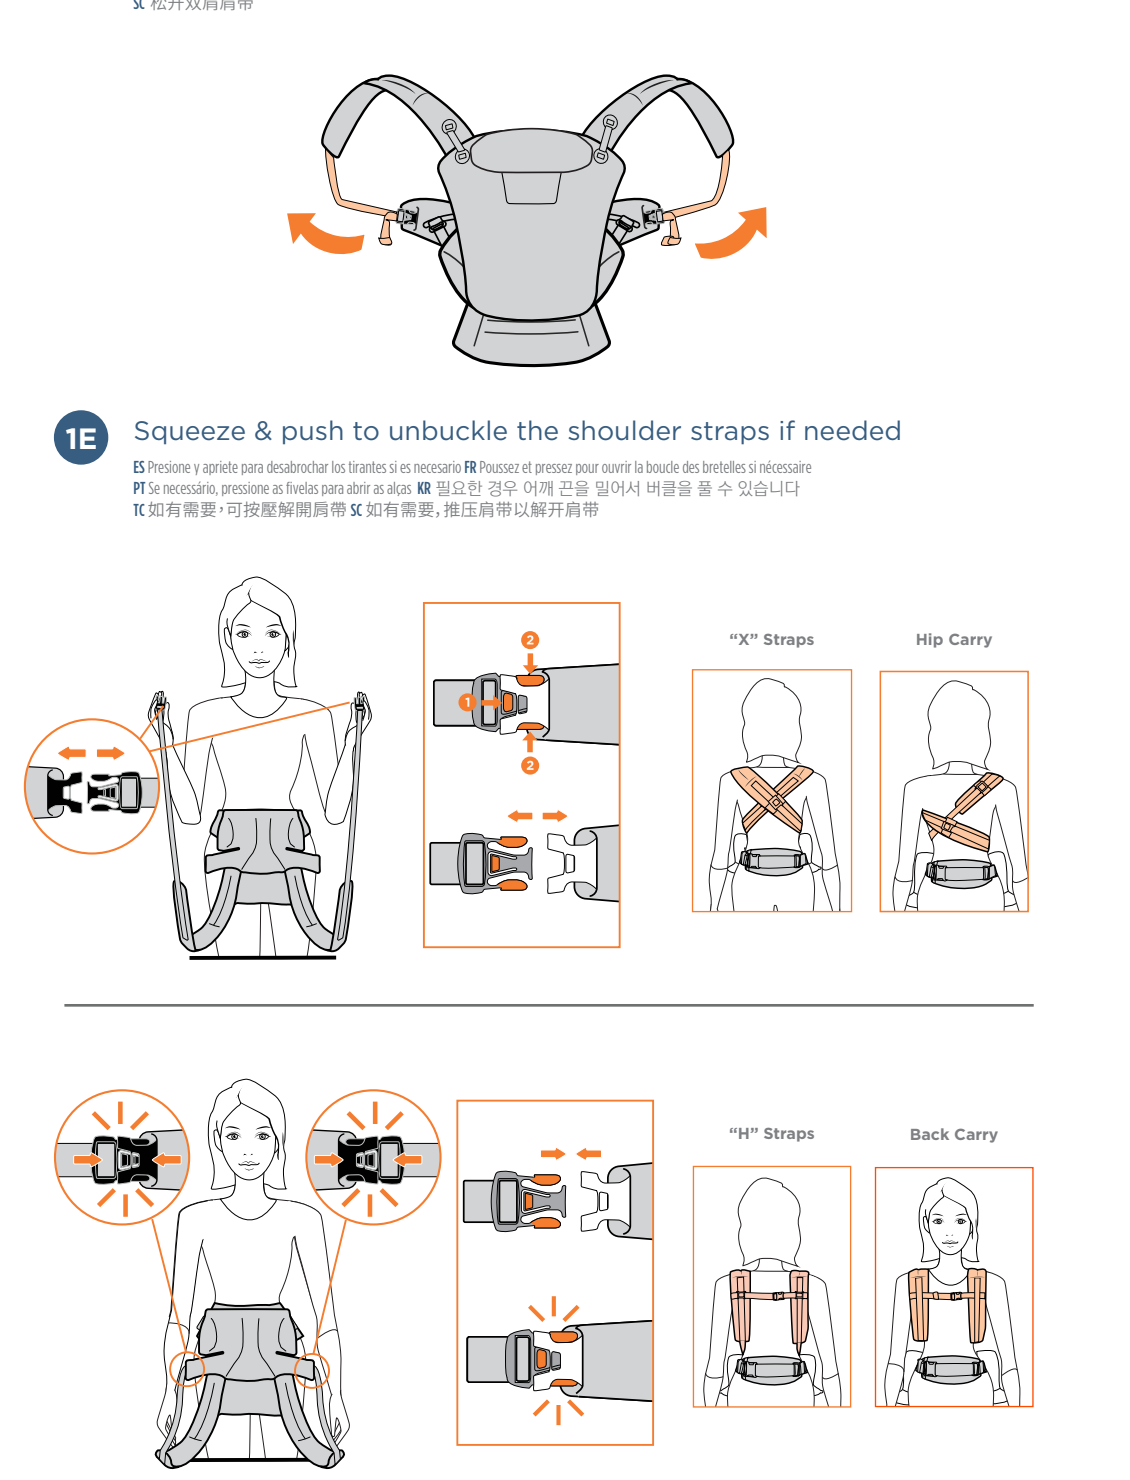

**AGES AND STAGES - GENERAL GUIDELINES**

**2 BABY POSITIONING CHECKLIST & TIPS**

**5 FRONT CARRY INWARD-FACING WITH PARALLEL "H" STRAPS**

**1 FOLLOW THESE EASY STEPS TO GET STARTED**

**2C Spine in soft, rounded shape**

**6 FRONT CARRY OUTWARD-FACING WITH CRISSCROSS "X" STRAPS**

**3 HOW TO ATTACH THE CARRIER WAISTBELT**

**7 FRONT CARRY OUTWARD-FACING WITH PARALLEL "H" STRAPS**

**1D Loosen both shoulder straps**

**4 FRONT CARRY INWARD-FACING WITH CRISSCROSS "X" STRAPS**

**8 HIP CARRY**

BABY CARRIER PARTS

1 hood snap	3 head & neck support buttons	5 waistbelt buckle	7 lumbar support	9 crossable shoulder strap	11 pacifier loops	13 sliders for seat adjustment	15 velcro tabs for seat adjustment
2 hood	4 pocket	6 safety elastic	8 chest strap buckle	10 head & neck support	12 shoulder strap buckle	14 reflectivity	16 detachable pouch