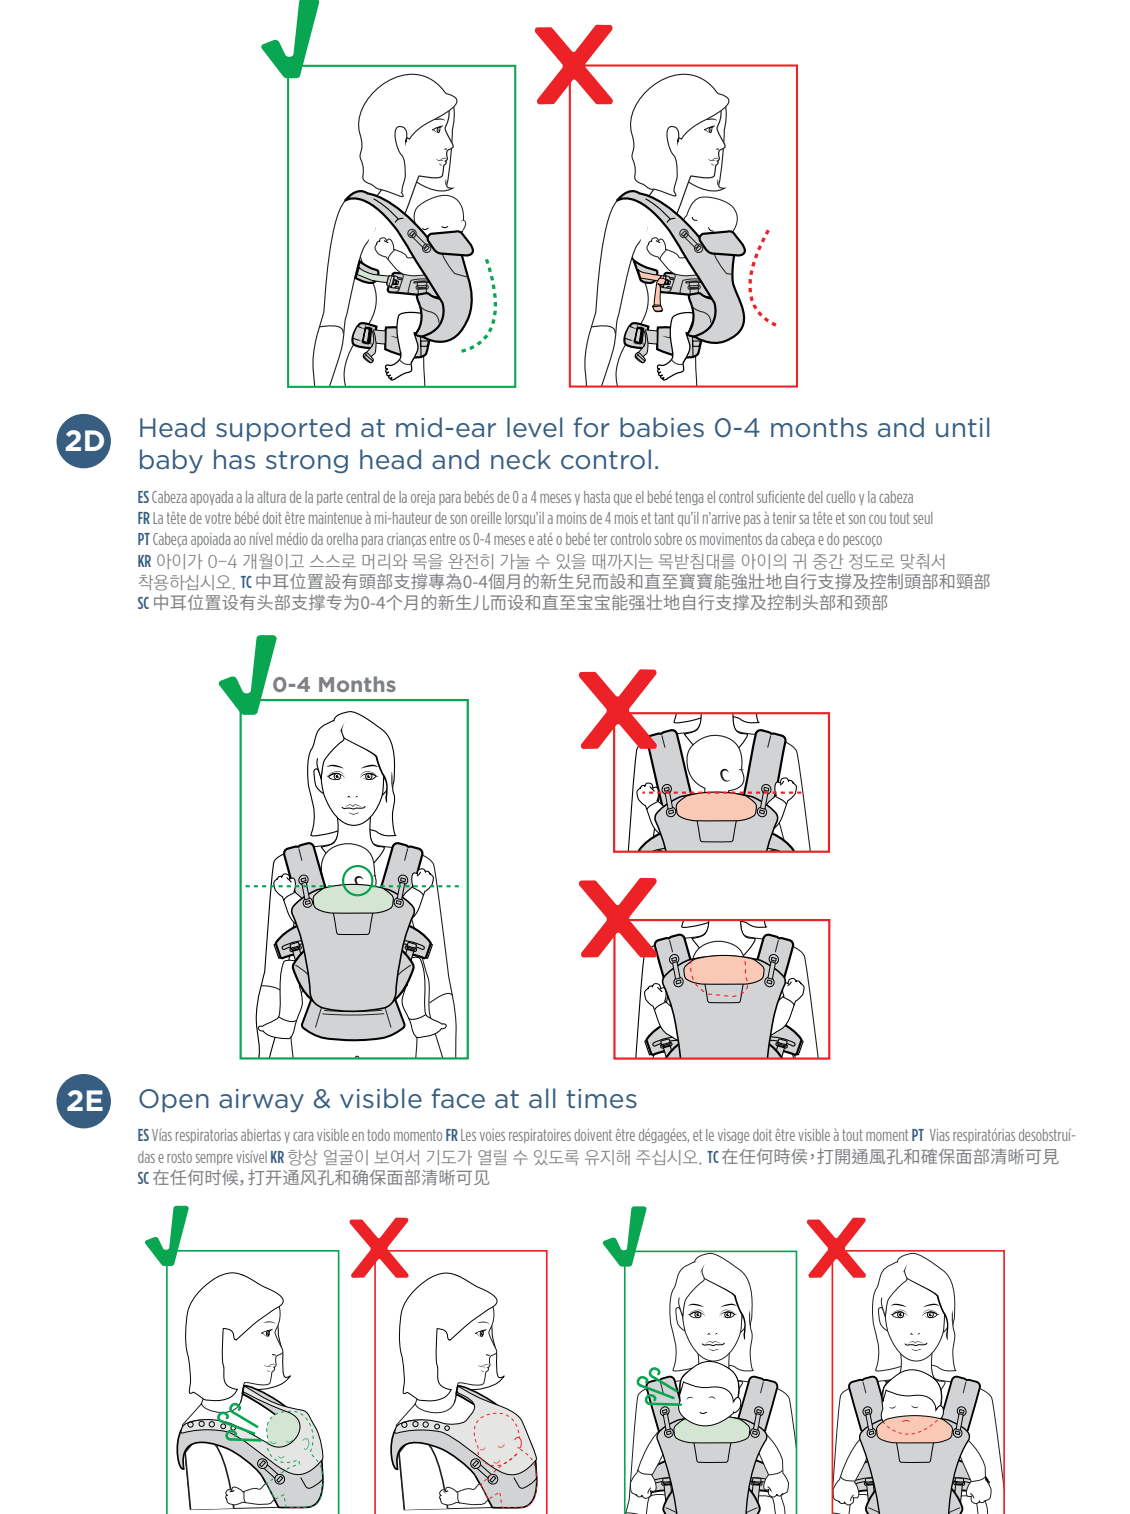

**AGES AND STAGES - GENERAL GUIDELINES**

**2 BABY POSITIONING CHECKLIST & TIPS**

**5 FRONT CARRY INWARD-FACING WITH PARALLEL "H" STRAPS**

**1 FOLLOW THESE EASY STEPS TO GET STARTED**

**2C Spine in soft, rounded shape**

**6 FRONT CARRY OUTWARD-FACING WITH CRISSCROSS "X" STRAPS**

**3 HOW TO ATTACH THE CARRIER WAISTBELT**

**7 FRONT CARRY OUTWARD-FACING WITH PARALLEL "H" STRAPS**

**1D Loosen both shoulder straps**

**4 FRONT CARRY INWARD-FACING WITH CRISSCROSS "X" STRAPS**

**8 HIP CARRY**

BABY CARRIER PARTS

1 hood snap	3 head & neck support buttons	5 waistbelt buckle	7 lumbar support	9 crossable shoulder strap	11 pacifier loops	13 sliders for seat adjustment	15 velcro tabs for seat adjustment
2 hood	4 pocket	6 safety elastic	8 chest strap buckle	10 head & neck support	12 shoulder strap buckle	14 reflectivity	16 detachable pouch