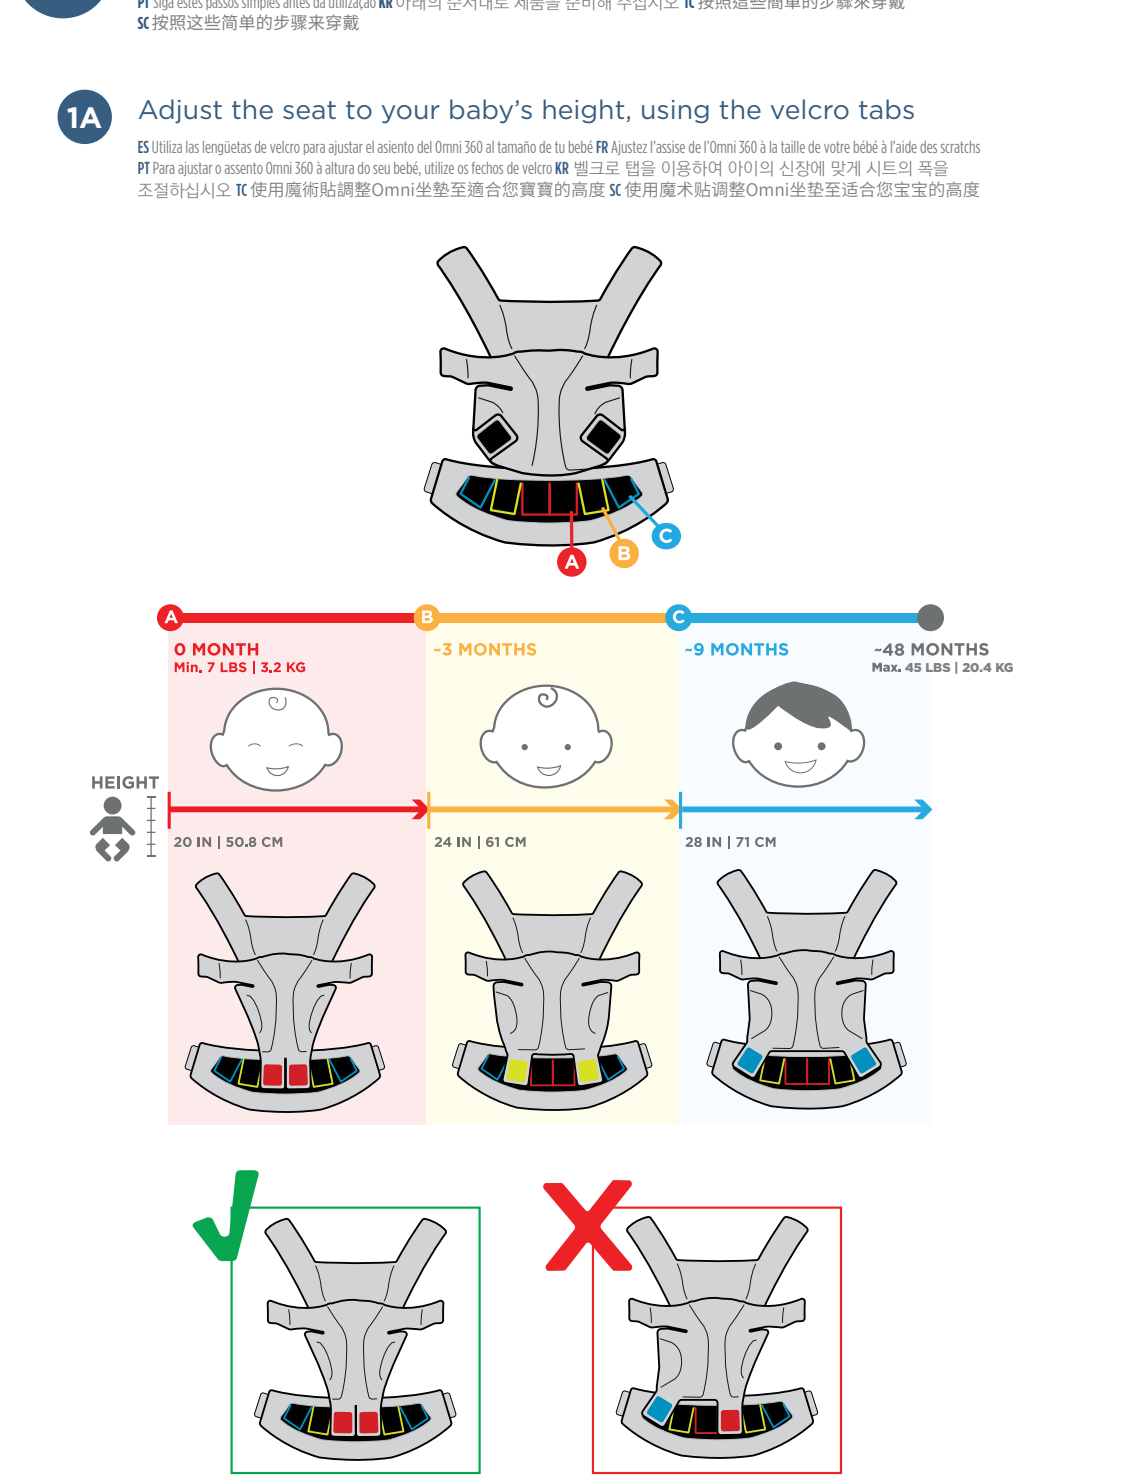

**AGES AND STAGES - GENERAL GUIDELINES**

**2 BABY POSITIONING CHECKLIST & TIPS**

**5 FRONT CARRY INWARD-FACING WITH PARALLEL "H" STRAPS**

**1 FOLLOW THESE EASY STEPS TO GET STARTED**

**2C Spine in soft, rounded shape**

**6 FRONT CARRY OUTWARD-FACING WITH CRISSCROSS "X" STRAPS**

**3 HOW TO ATTACH THE CARRIER WAISTBELT**

**7 FRONT CARRY OUTWARD-FACING WITH PARALLEL "H" STRAPS**

**1D Loosen both shoulder straps**

**4 FRONT CARRY INWARD-FACING WITH CRISSCROSS "X" STRAPS**

**8 HIP CARRY**

BABY CARRIER PARTS

1 hood snap	3 head & neck support buttons	5 waistbelt buckle	7 lumbar support	9 crossable shoulder strap	11 pacifier loops	13 sliders for seat adjustment	15 velcro tabs for seat adjustment
2 hood	4 pocket	6 safety elastic	8 chest strap buckle	10 head & neck support	12 shoulder strap buckle	14 reflectivity	16 detachable pouch