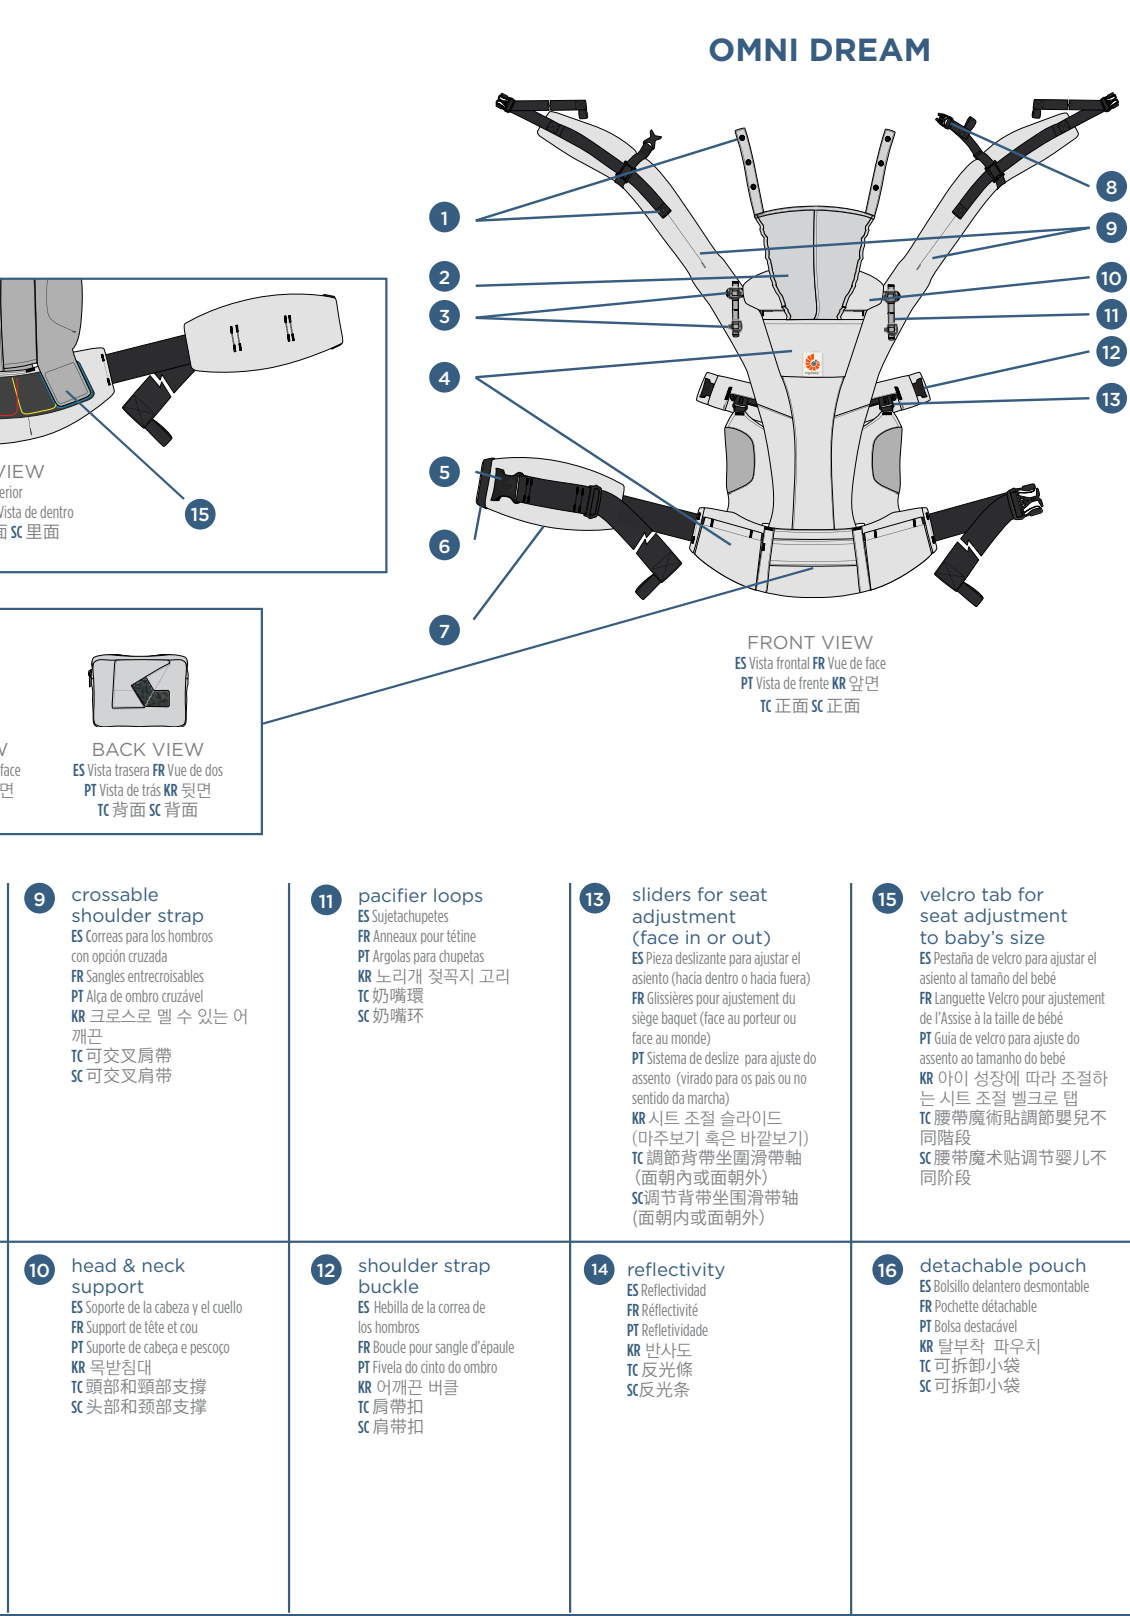

**AGES AND STAGES - GENERAL GUIDELINES**

**2 BABY POSITIONING CHECKLIST & TIPS**

**5 FRONT CARRY INWARD-FACING WITH PARALLEL "H" STRAPS**

**1 FOLLOW THESE EASY STEPS TO GET STARTED**

**2C Spine in soft, rounded shape**

**6 FRONT CARRY OUTWARD-FACING WITH CRISSCROSS "X" STRAPS**

**3 HOW TO ATTACH THE CARRIER WAISTBELT**

**7 FRONT CARRY OUTWARD-FACING WITH PARALLEL "H" STRAPS**

**1D Loosen both shoulder straps**

**4 FRONT CARRY INWARD-FACING WITH CRISSCROSS "X" STRAPS**

**8 HIP CARRY**

BABY CARRIER PARTS

1 hood snap	3 head & neck support buttons	5 waistbelt buckle	7 lumbar support	9 crossable shoulder strap	11 pacifier loops	13 sliders for seat adjustment	15 velcro tabs for seat adjustment
2 hood	4 pocket	6 safety elastic	8 chest strap buckle	10 head & neck support	12 shoulder strap buckle	14 reflectivity	16 detachable pouch