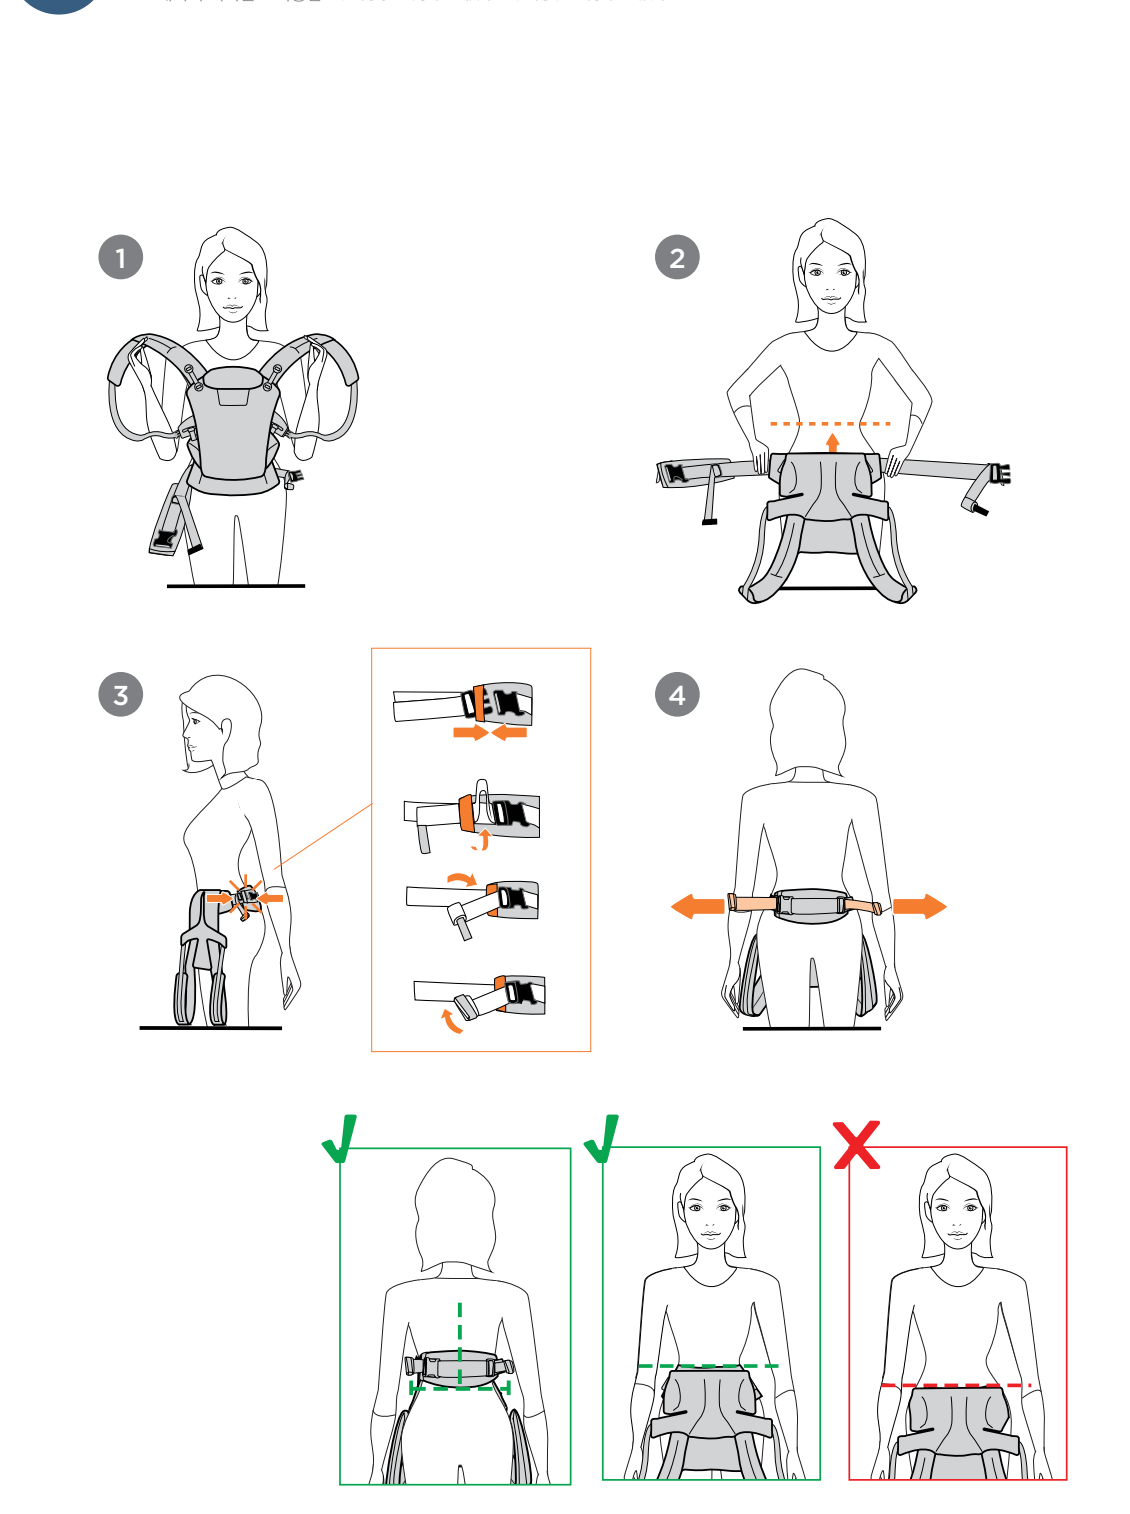

**AGES AND STAGES - GENERAL GUIDELINES**

**2 BABY POSITIONING CHECKLIST & TIPS**

**5 FRONT CARRY INWARD-FACING WITH PARALLEL "H" STRAPS**

**1 FOLLOW THESE EASY STEPS TO GET STARTED**

**2C Spine in soft, rounded shape**

**6 FRONT CARRY OUTWARD-FACING WITH CRISSCROSS "X" STRAPS**

**3 HOW TO ATTACH THE CARRIER WAISTBELT**

**7 FRONT CARRY OUTWARD-FACING WITH PARALLEL "H" STRAPS**

**1D Loosen both shoulder straps**

**4 FRONT CARRY INWARD-FACING WITH CRISSCROSS "X" STRAPS**

**8 HIP CARRY**

BABY CARRIER PARTS

1 hood snap	3 head & neck support buttons	5 waistbelt buckle	7 lumbar support	9 crossable shoulder strap	11 pacifier loops	13 sliders for seat adjustment	15 velcro tabs for seat adjustment
2 hood	4 pocket	6 safety elastic	8 chest strap buckle	10 head & neck support	12 shoulder strap buckle	14 reflectivity	16 detachable pouch