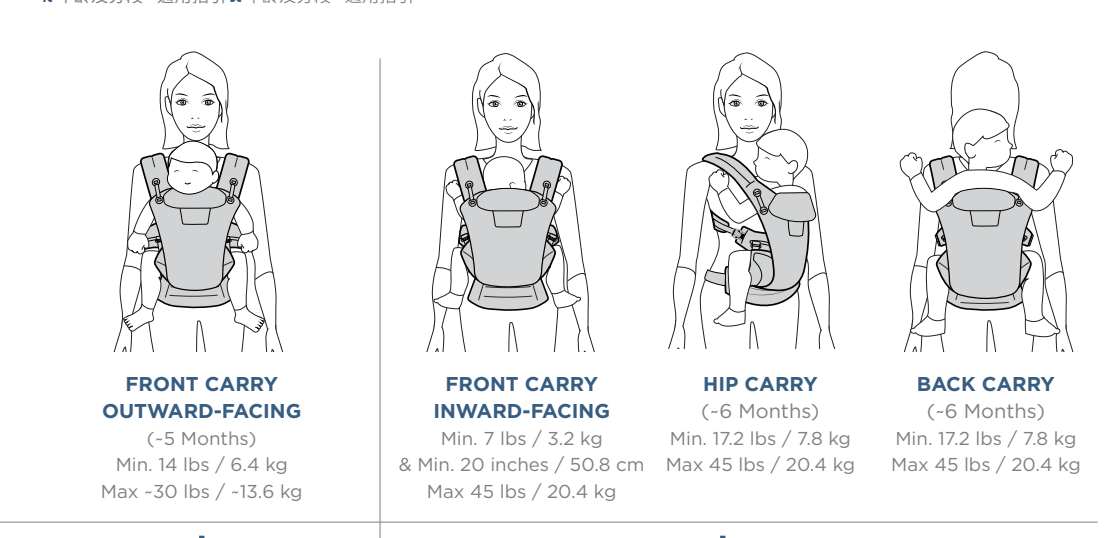

**AGES AND STAGES - GENERAL GUIDELINES**

**2 BABY POSITIONING CHECKLIST & TIPS**

**5 FRONT CARRY INWARD-FACING WITH PARALLEL "H" STRAPS**

**1 FOLLOW THESE EASY STEPS TO GET STARTED**

**2C Spine in soft, rounded shape**

**6 FRONT CARRY OUTWARD-FACING WITH CRISSCROSS "X" STRAPS**

**3 HOW TO ATTACH THE CARRIER WAISTBELT**

**7 FRONT CARRY OUTWARD-FACING WITH PARALLEL "H" STRAPS**

**1D Loosen both shoulder straps**

**4 FRONT CARRY INWARD-FACING WITH CRISSCROSS "X" STRAPS**

**8 HIP CARRY**

BABY CARRIER PARTS

1 hood snap	3 head & neck support buttons	5 waistbelt buckle	7 lumbar support	9 crossable shoulder strap	11 pacifier loops	13 sliders for seat adjustment	15 velcro tabs for seat adjustment
2 hood	4 pocket	6 safety elastic	8 chest strap buckle	10 head & neck support	12 shoulder strap buckle	14 reflectivity	16 detachable pouch