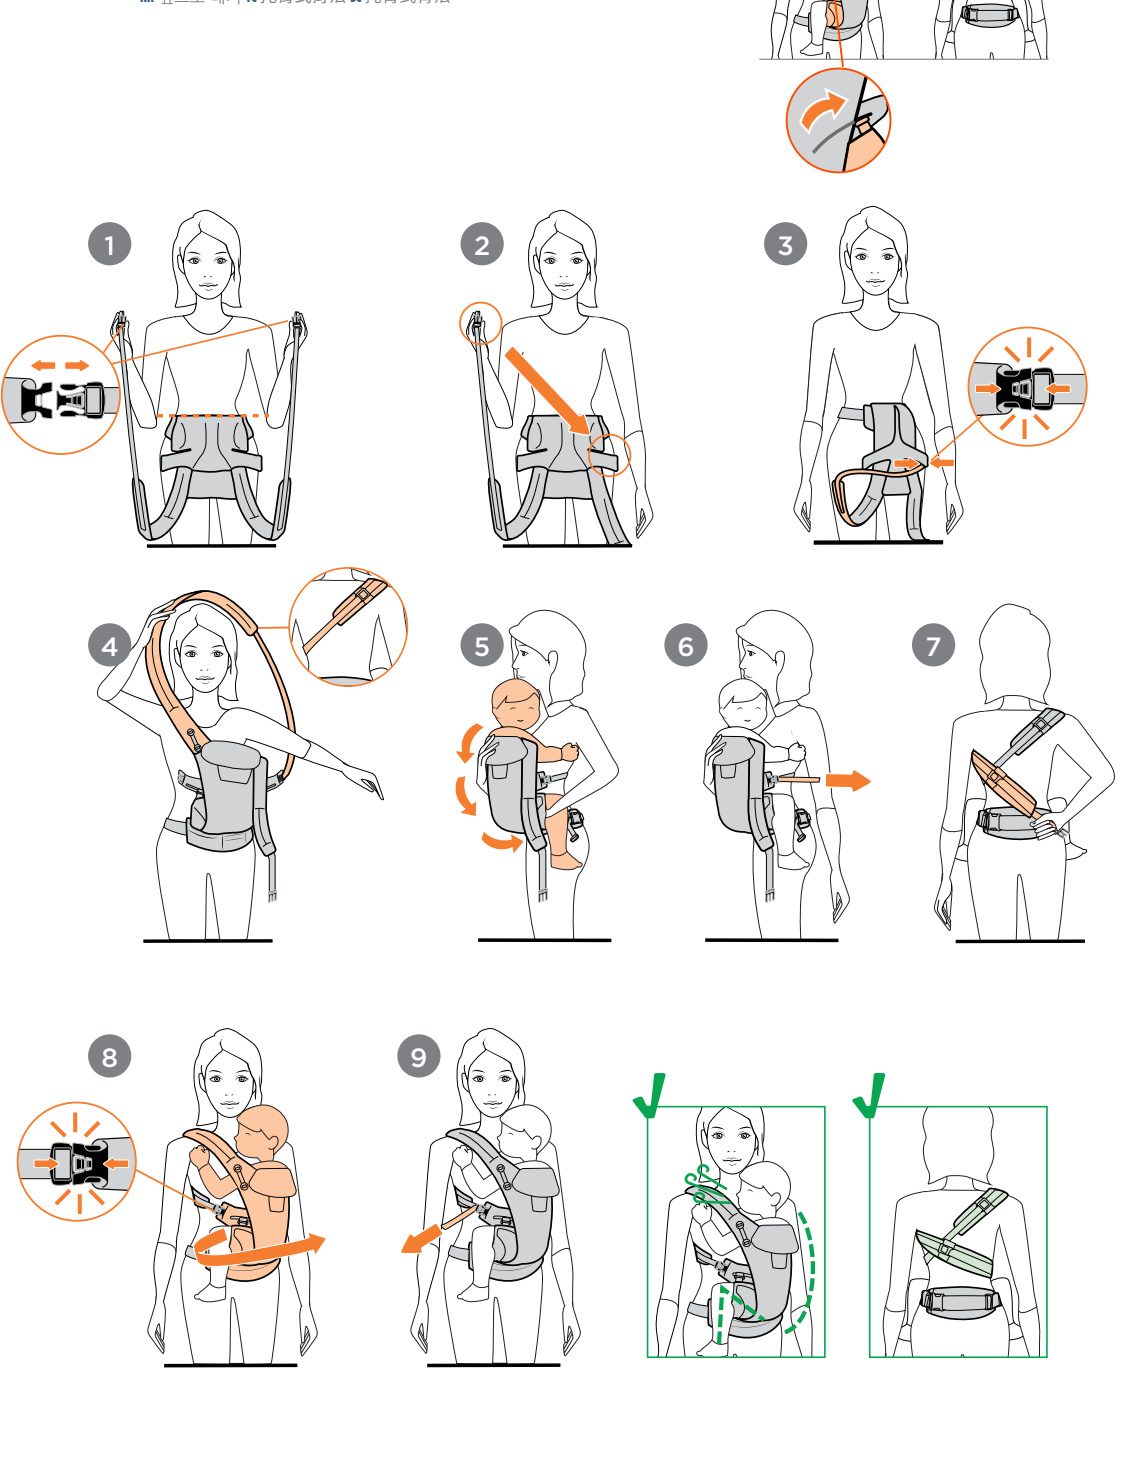

**AGES AND STAGES - GENERAL GUIDELINES**

**2 BABY POSITIONING CHECKLIST & TIPS**

**5 FRONT CARRY INWARD-FACING WITH PARALLEL "H" STRAPS**

**1 FOLLOW THESE EASY STEPS TO GET STARTED**

**2C Spine in soft, rounded shape**

**6 FRONT CARRY OUTWARD-FACING WITH CRISSCROSS "X" STRAPS**

**3 HOW TO ATTACH THE CARRIER WAISTBELT**

**7 FRONT CARRY OUTWARD-FACING WITH PARALLEL "H" STRAPS**

**1D Loosen both shoulder straps**

**4 FRONT CARRY INWARD-FACING WITH CRISSCROSS "X" STRAPS**

**8 HIP CARRY**

BABY CARRIER PARTS

1 hood snap	3 head & neck support buttons	5 waistbelt buckle	7 lumbar support	9 crossable shoulder strap	11 pacifier loops	13 sliders for seat adjustment	15 velcro tabs for seat adjustment
2 hood	4 pocket	6 safety elastic	8 chest strap buckle	10 head & neck support	12 shoulder strap buckle	14 reflectivity	16 detachable pouch