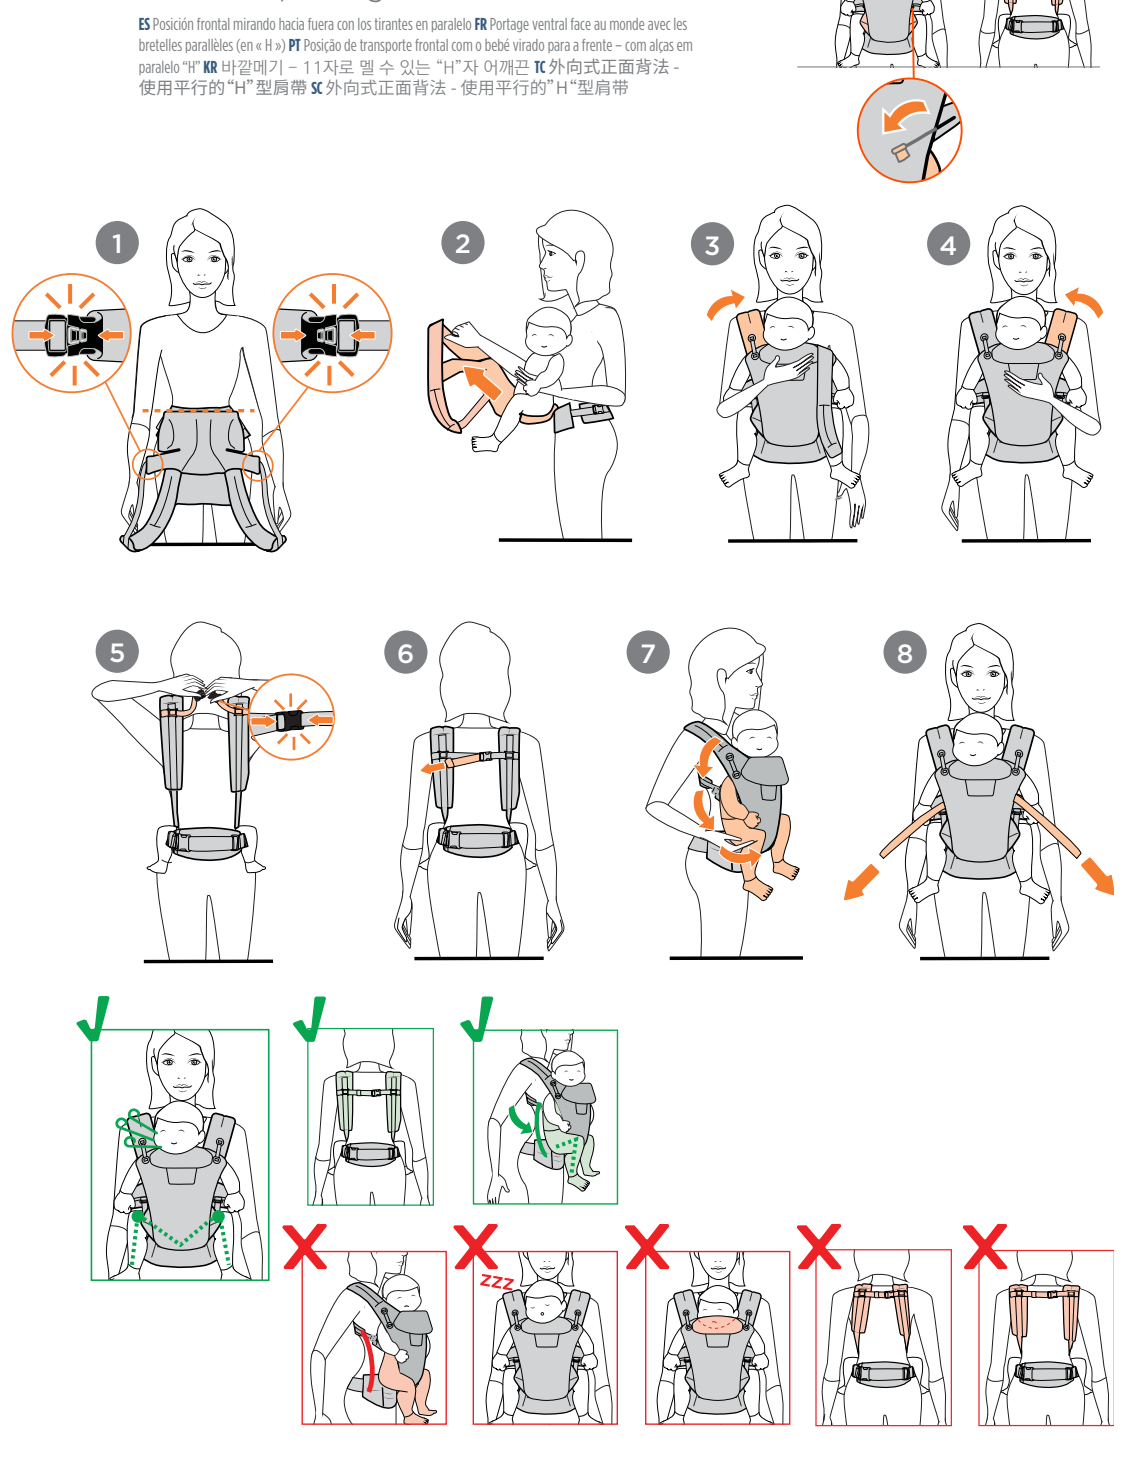

**AGES AND STAGES - GENERAL GUIDELINES**

**2 BABY POSITIONING CHECKLIST & TIPS**

**5 FRONT CARRY INWARD-FACING WITH PARALLEL "H" STRAPS**

**1 FOLLOW THESE EASY STEPS TO GET STARTED**

**2C Spine in soft, rounded shape**

**6 FRONT CARRY OUTWARD-FACING WITH CRISSCROSS "X" STRAPS**

**3 HOW TO ATTACH THE CARRIER WAISTBELT**

**7 FRONT CARRY OUTWARD-FACING WITH PARALLEL "H" STRAPS**

**1D Loosen both shoulder straps**

**4 FRONT CARRY INWARD-FACING WITH CRISSCROSS "X" STRAPS**

**8 HIP CARRY**

BABY CARRIER PARTS

1 hood snap	3 head & neck support buttons	5 waistbelt buckle	7 lumbar support	9 crossable shoulder strap	11 pacifier loops	13 sliders for seat adjustment	15 velcro tabs for seat adjustment
2 hood	4 pocket	6 safety elastic	8 chest strap buckle	10 head & neck support	12 shoulder strap buckle	14 reflectivity	16 detachable pouch