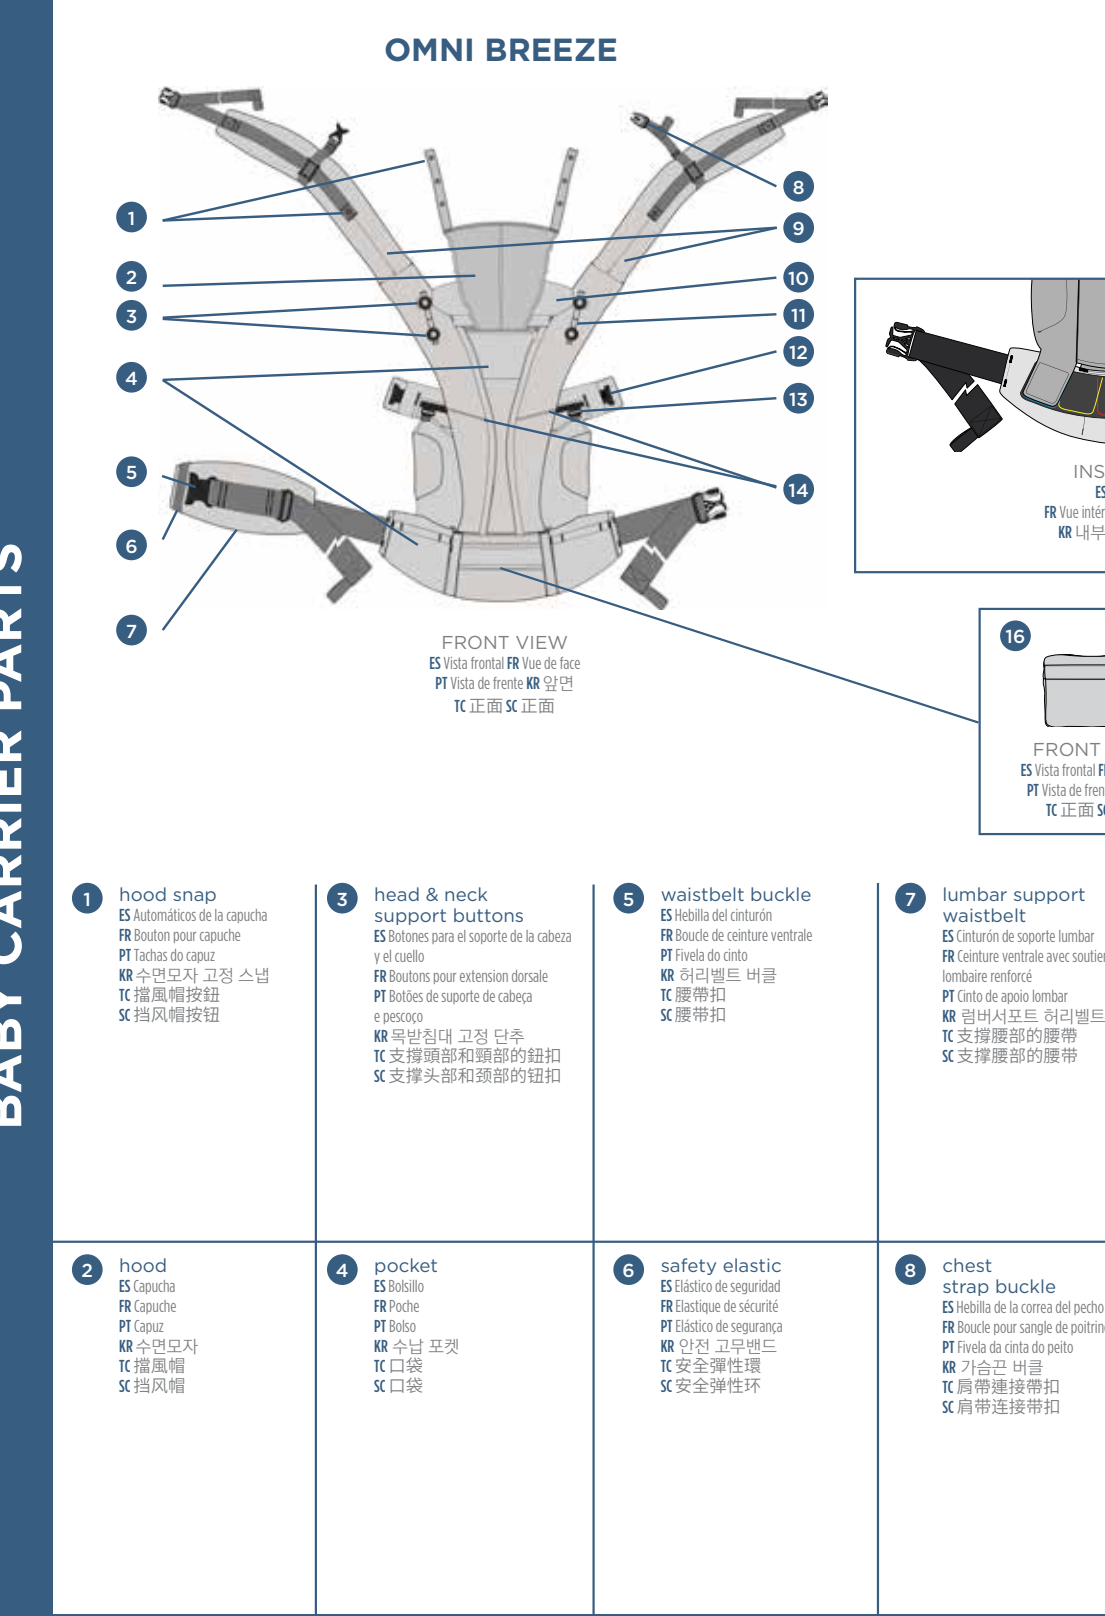

**AGES AND STAGES - GENERAL GUIDELINES**

**2 BABY POSITIONING CHECKLIST & TIPS**

**5 FRONT CARRY INWARD-FACING WITH PARALLEL "H" STRAPS**

**1 FOLLOW THESE EASY STEPS TO GET STARTED**

**2C Spine in soft, rounded shape**

**6 FRONT CARRY OUTWARD-FACING WITH CRISSCROSS "X" STRAPS**

**3 HOW TO ATTACH THE CARRIER WAISTBELT**

**7 FRONT CARRY OUTWARD-FACING WITH PARALLEL "H" STRAPS**

**1D Loosen both shoulder straps**

**4 FRONT CARRY INWARD-FACING WITH CRISSCROSS "X" STRAPS**

**8 HIP CARRY**

BABY CARRIER PARTS

1 hood snap	3 head & neck support buttons	5 waistbelt buckle	7 lumbar support	9 crossable shoulder strap	11 pacifier loops	13 sliders for seat adjustment	15 velcro tabs for seat adjustment
2 hood	4 pocket	6 safety elastic	8 chest strap buckle	10 head & neck support	12 shoulder strap buckle	14 reflectivity	16 detachable pouch