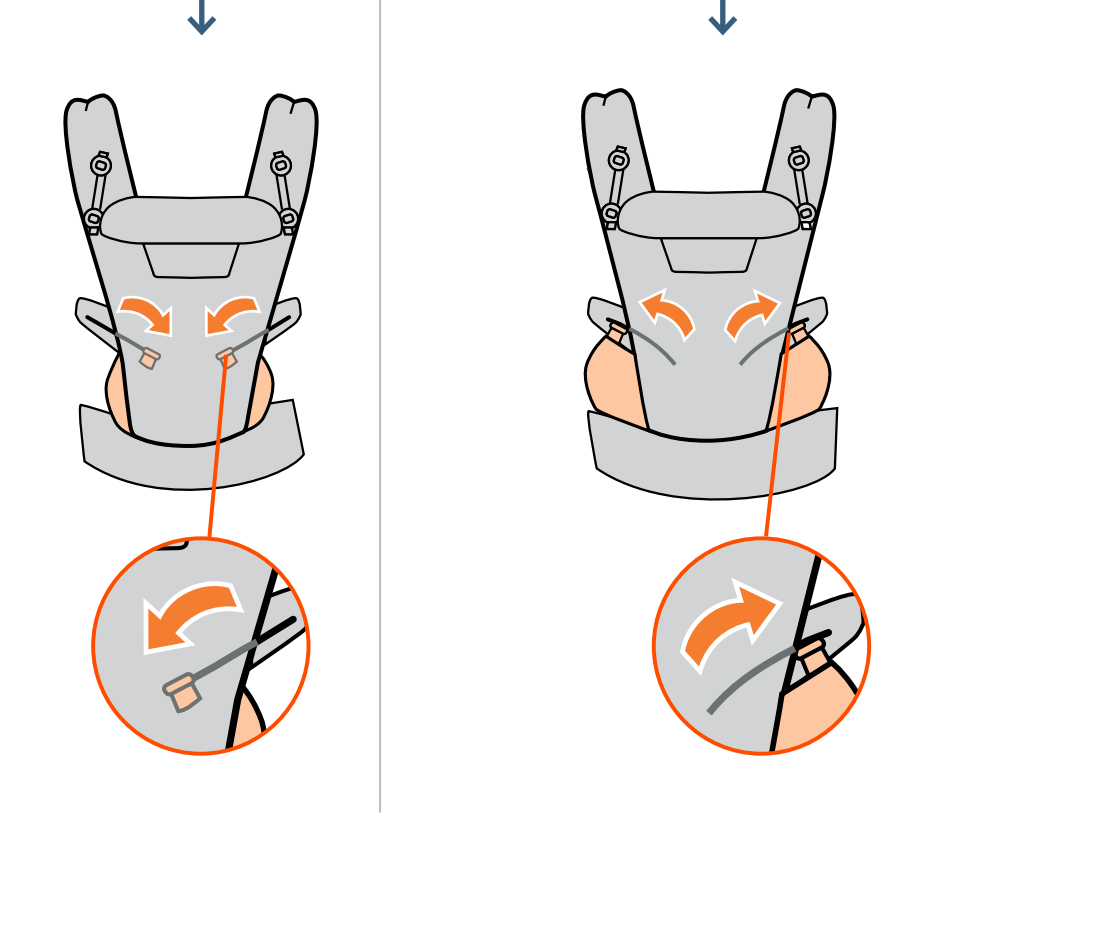

**AGES AND STAGES - GENERAL GUIDELINES**

**2 BABY POSITIONING CHECKLIST & TIPS**

**5 FRONT CARRY INWARD-FACING WITH PARALLEL "H" STRAPS**

**1 FOLLOW THESE EASY STEPS TO GET STARTED**

**2C Spine in soft, rounded shape**

**6 FRONT CARRY OUTWARD-FACING WITH CRISSCROSS "X" STRAPS**

**3 HOW TO ATTACH THE CARRIER WAISTBELT**

**7 FRONT CARRY OUTWARD-FACING WITH PARALLEL "H" STRAPS**

**1D Loosen both shoulder straps**

**4 FRONT CARRY INWARD-FACING WITH CRISSCROSS "X" STRAPS**

**8 HIP CARRY**

BABY CARRIER PARTS

1 hood snap	3 head & neck support buttons	5 waistbelt buckle	7 lumbar support	9 crossable shoulder strap	11 pacifier loops	13 sliders for seat adjustment	15 velcro tabs for seat adjustment
2 hood	4 pocket	6 safety elastic	8 chest strap buckle	10 head & neck support	12 shoulder strap buckle	14 reflectivity	16 detachable pouch