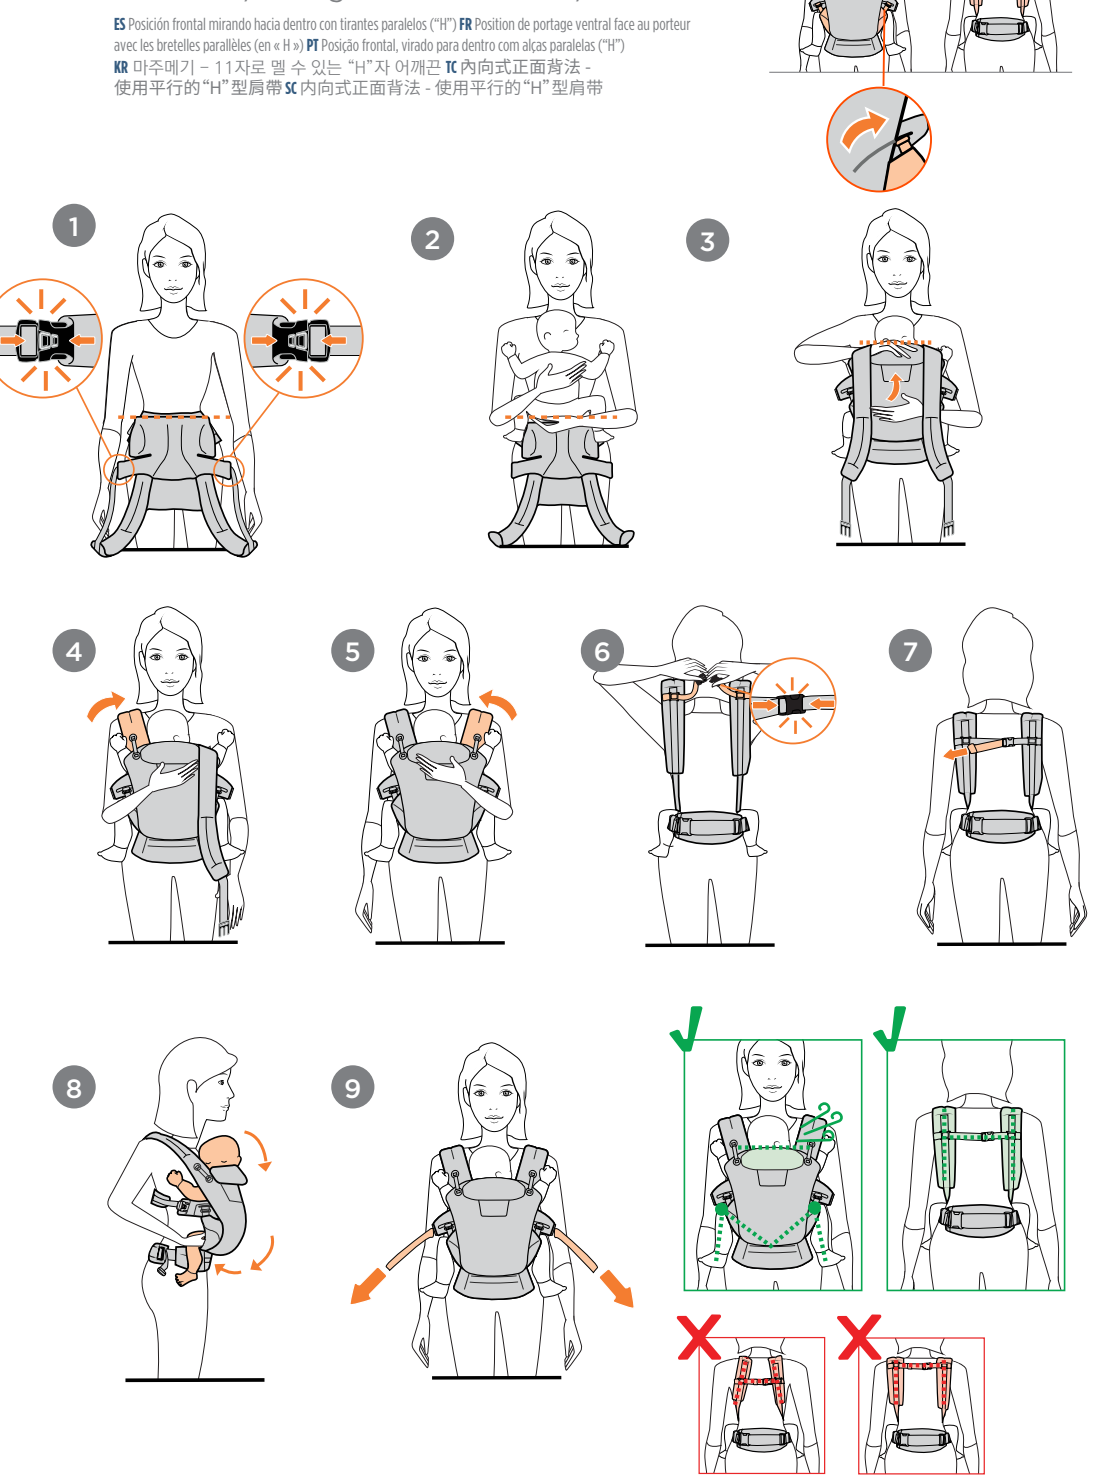

**AGES AND STAGES - GENERAL GUIDELINES**

**2 BABY POSITIONING CHECKLIST & TIPS**

**5 FRONT CARRY INWARD-FACING WITH PARALLEL "H" STRAPS**

**1 FOLLOW THESE EASY STEPS TO GET STARTED**

**2C Spine in soft, rounded shape**

**6 FRONT CARRY OUTWARD-FACING WITH CRISSCROSS "X" STRAPS**

**3 HOW TO ATTACH THE CARRIER WAISTBELT**

**7 FRONT CARRY OUTWARD-FACING WITH PARALLEL "H" STRAPS**

**1D Loosen both shoulder straps**

**4 FRONT CARRY INWARD-FACING WITH CRISSCROSS "X" STRAPS**

**8 HIP CARRY**

BABY CARRIER PARTS

1 hood snap	3 head & neck support buttons	5 waistbelt buckle	7 lumbar support	9 crossable shoulder strap	11 pacifier loops	13 sliders for seat adjustment	15 velcro tabs for seat adjustment
2 hood	4 pocket	6 safety elastic	8 chest strap buckle	10 head & neck support	12 shoulder strap buckle	14 reflectivity	16 detachable pouch