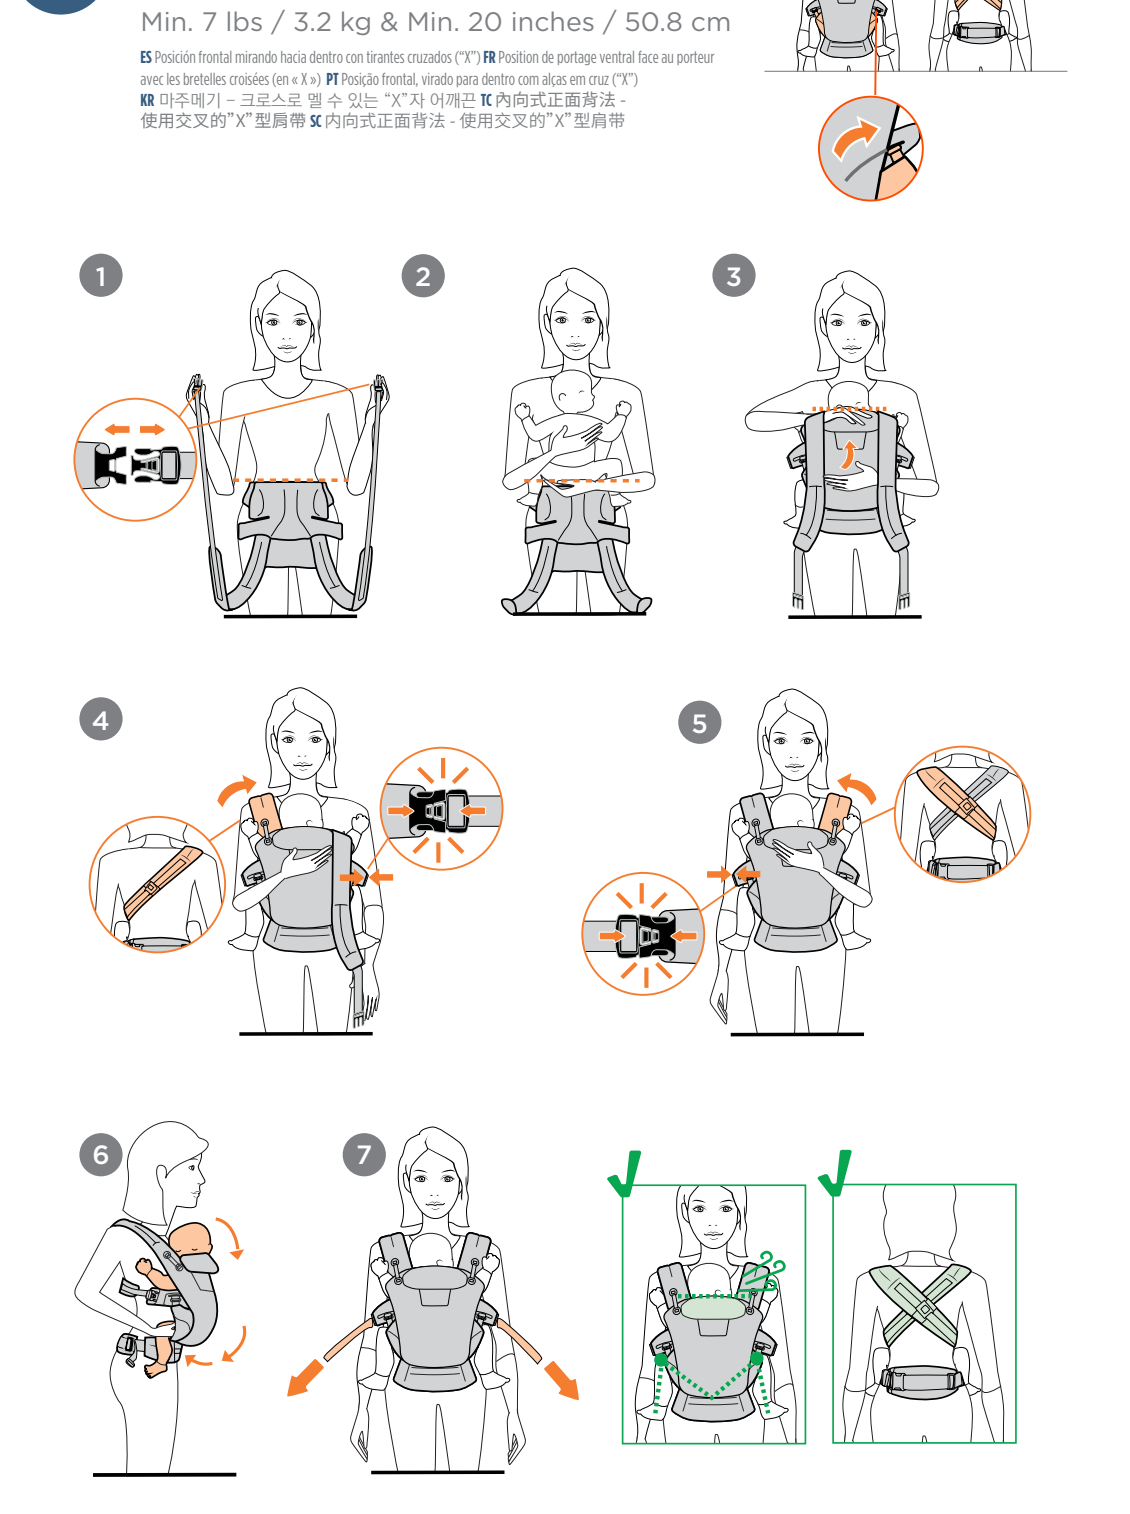

**AGES AND STAGES - GENERAL GUIDELINES**

**2 BABY POSITIONING CHECKLIST & TIPS**

**5 FRONT CARRY INWARD-FACING WITH PARALLEL "H" STRAPS**

**1 FOLLOW THESE EASY STEPS TO GET STARTED**

**2C Spine in soft, rounded shape**

**6 FRONT CARRY OUTWARD-FACING WITH CRISSCROSS "X" STRAPS**

**3 HOW TO ATTACH THE CARRIER WAISTBELT**

**7 FRONT CARRY OUTWARD-FACING WITH PARALLEL "H" STRAPS**

**1D Loosen both shoulder straps**

**4 FRONT CARRY INWARD-FACING WITH CRISSCROSS "X" STRAPS**

**8 HIP CARRY**

BABY CARRIER PARTS

1 hood snap	3 head & neck support buttons	5 waistbelt buckle	7 lumbar support	9 crossable shoulder strap	11 pacifier loops	13 sliders for seat adjustment	15 velcro tabs for seat adjustment
2 hood	4 pocket	6 safety elastic	8 chest strap buckle	10 head & neck support	12 shoulder strap buckle	14 reflectivity	16 detachable pouch