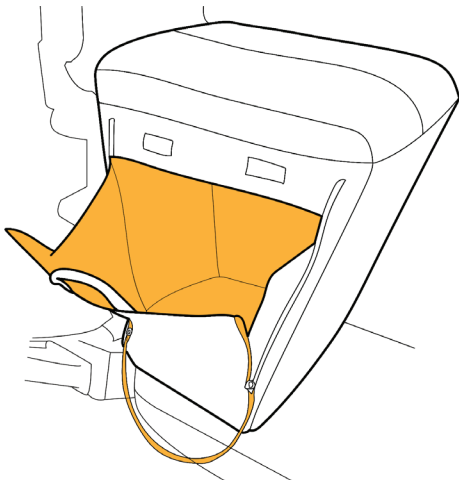

How to Use PET CARRIER & CUSHION BLACK

01

Slip the cushion over the seat (use handles to pull if needed)

02

Simply pull hook on elastic strap to fold under and connect to ATTO chassis

NOTE!

Take off before folding ATTO

03

One-hand "pull to open" secure funnel access.

Quick "no zip" flap, to ensure your pet stays inside when closing.

04

Attach to ATTO Seat Cushion dedicated upper zip