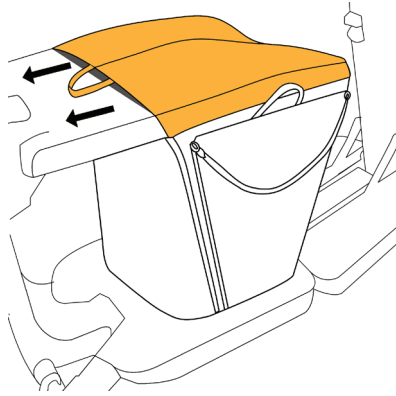

How to Use PET CARRIER & CUSHION BLACK

01

Slip the cushion over the seat (use handles to pull if needed)