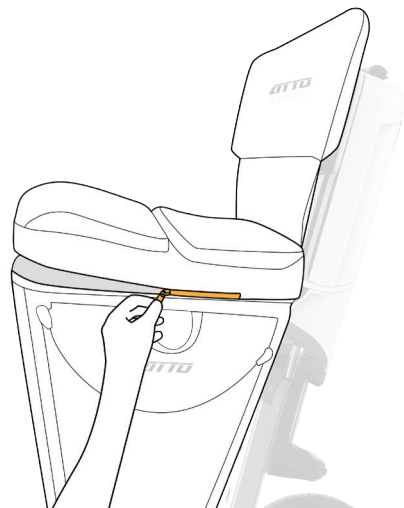

TECHNICAL

Cane / Crutches
Holders

Mobile Phone
Holder

Rear Light Lifting
Handle

ATTO Left Hand
Throttle Kit

Standard Flight
Battery

Launch - H2 2023
Long distance
battery - not flight
approved

Cable kit

How to Use PET CARRIER & CUSHION BLACK

01

Slip the cushion over the seat (use handles to pull if needed)

02

Simply pull hook on elastic strap to fold under and connect to ATTO chassis

NOTE!

Take off before folding ATTO

03

One-hand "pull to open" secure funnel access.

Quick "no zip" flap, to ensure your pet stays inside when closing.

04

Attach to ATTO Seat Cushion dedicated upper zip