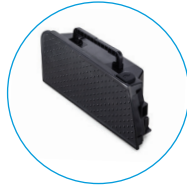

## TECHNICAL

Cane / Crutches Holders

Mobile Phone Holder

Rear Light Lifting Handle

ATTO Left Hand Throttle Kit

Standard Flight Battery

Launch - H2 2023  
Long distance battery - not flight approved

Cable kit