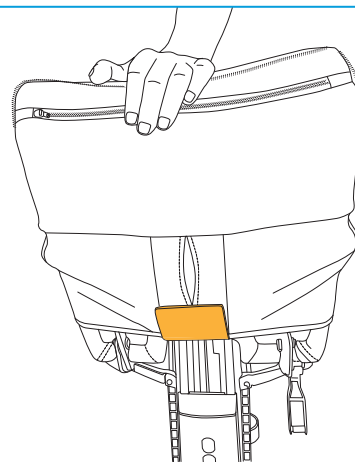

02

Fasten the connection strap to the bottom of the cushion