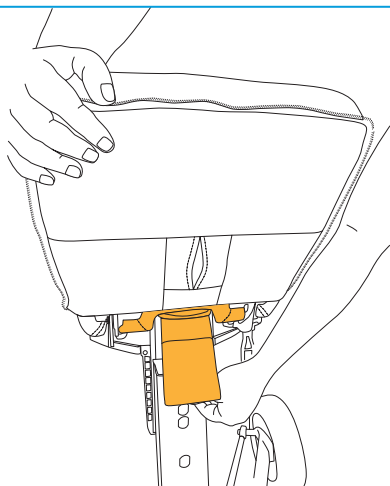

## TECHNICAL

Cane / Crutches Holders

Mobile Phone Holder

Rear Light Lifting Handle

ATTO Left Hand Throttle Kit

Standard Flight Battery

Launch - H2 2023  
Long distance battery - not flight approved

Cable kit

## LUXURY SWIVEL SEAT LEATHER

01

Fit the cushion over the bottom of the seat and pass the connecting strap through the gap in the seat

02

Fasten the connection strap to the bottom of the cushion

03

The product is ready to use. Must be removed before folding