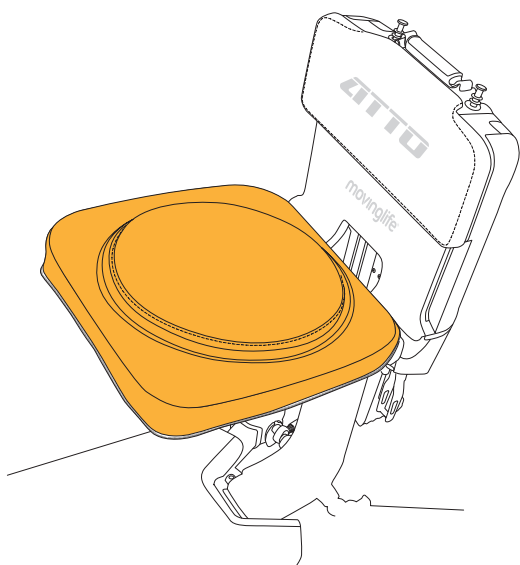

## LUXURY SWIVEL SEAT LEATHER

01

Fit the cushion over the bottom of the seat and pass the connecting strap through the gap in the seat

02

Fasten the connection strap to the bottom of the cushion

03

The product is ready to use. Must be removed before folding

04

Attach to ATTO Carryall & Cushion dedicated upper zip