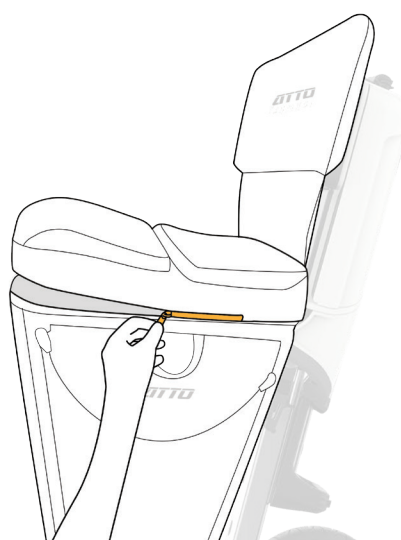

## LUXURY SWIVEL SEAT LEATHER

01

Fit the cushion over the bottom of the seat and pass the connecting strap through the gap in the seat

02

Fasten the connection strap to the bottom of the cushion

03

The product is ready to use. Must be removed before folding

04

Attach to ATTO Carryall & Cushion dedicated upper zip