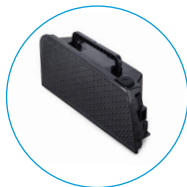

TECHNICAL

Cane / Crutches
Holders

Mobile Phone
Holder

Rear Light Lifting
Handle

ATTO Left Hand
Throttle Kit

Standard Flight
Battery

Launch - H2 2023

Long distance
battery - not flight
approved

Cable kit

How to Use CARRYALL & CUSHION LEATHER

01

Slip the cushion over the seat (use handles to pull if needed)

02

Simply pull hook on elastic strap to fold under and connect to ATTO chassis

NOTE!

Take off before folding ATTO

03

One-hand "pull to open" secure funnel access, so nothing falls out. Quick "no zip" flap, to ensure everything stays inside when closing.

04

Attach to ATTO Seat Cushion dedicated upper zip