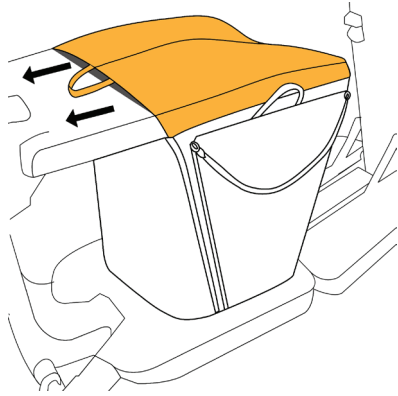

How to Use CARRYALL & CUSHION LEATHER

01

Slip the cushion over the seat (use handles to pull if needed)