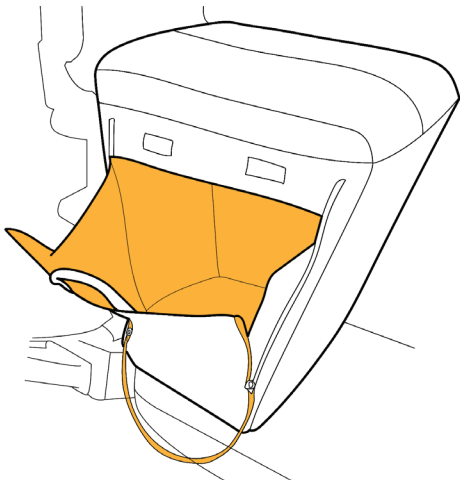

Cable kit

How to Use CARRYALL & CUSHION LEATHER

01

Slip the cushion over the seat (use handles to pull if needed)

02

Simply pull hook on elastic strap to fold under and connect to ATTO chassis

NOTE!

Take off before folding ATTO

03

One-hand "pull to open" secure funnel access, so nothing falls out. Quick "no zip" flap, to ensure everything stays inside when closing.

04

Attach to ATTO Seat Cushion dedicated upper zip