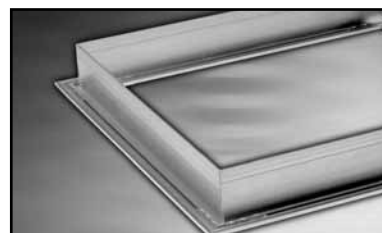

Lighting and Ceiling Products

PRISMATIC SHEET

C12 - CLEAR

- Most popular pattern for troffer style recessed luminaire. Reduces fluorescent tube line. Reduces glare in the 45-90° degree zone
- Usages: General offices, Retail areas & Skylights

2.5mm

- Most common thickness. Recommended maximum panel size 1195 x 595mm if unsupported.

			Order Code
C12 2.5mm	Clear Prismatic	595 x 595mm	C1222M
C12 2.5mm	Clear Prismatic	1195 x 595mm	C1242M
C12 2.5mm	Cut to size*		C12

*Please note: exact cut size required. Non returnable

C15 - CLEAR

- 4.5mm thick C15 has been engineered to provide the rigid structural characteristics needed to span extra-wide luminaires. Used in many architectural applications.
- Typical Usages: Large Retail Areas, Illuminated Ceilings and Skydomes.

			Order Code
C15 4.5mm	Clear Prismatic	595 x 595mm	C1522M
C15 4.5mm	Clear Prismatic	1195 x 595mm	C1542M
C15 4.5mm	Cut to size*		C15

*Please note: exact cut size required. Non returnable

EGGCRATE

Opal Translucent louvre provides a subtle luminous quality. Open cell design permits free circulation of air which results in lower operating temperatures, thus increasing ballast life and improving lamp performance.