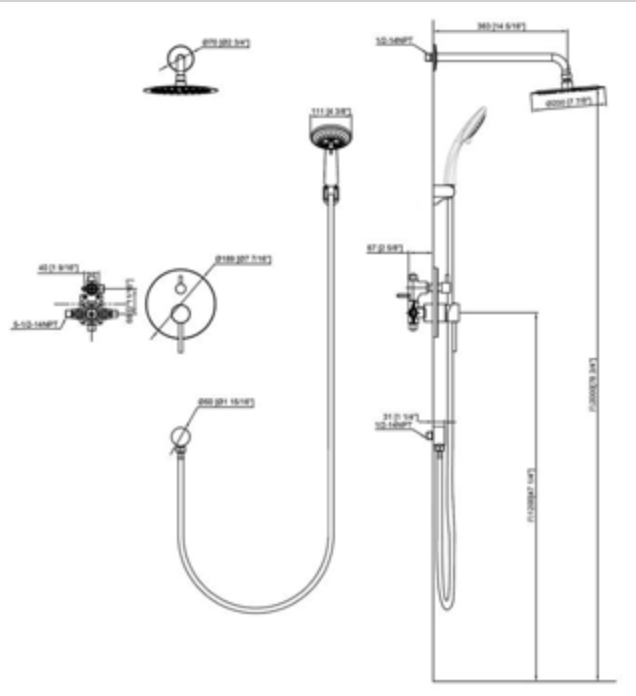

Single Handle

Pressure Balance Shower System

Available now:

Chrome

Also in:

Brushed Nickel

Matte Black

ORB

Gold

White