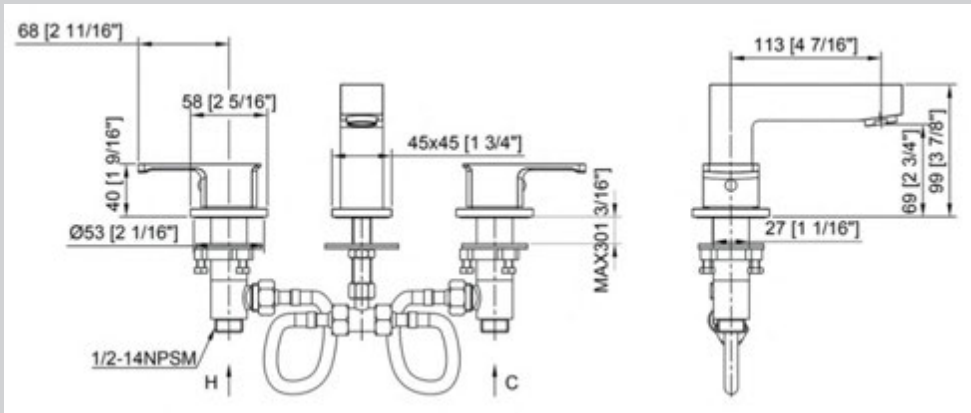

Three Holes

Bathroom Vessel Faucet

Available now:

Chrome

Matte Black

Also in:

Brushed Nickel

ORB

Gold

White

Built to last

Built in Lead Free Brass

Easy to install

AB 1953

NSF/ANSI 61
NSF/ANSI 372

Sëgen / 83H27

RETAIL AND WHOLESALE PRICING AVAILABLE - CONTACT US FOR MORE INFORMATION