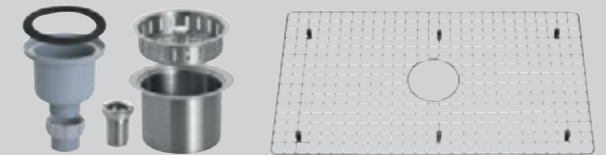

INCLUDED ACCESSORIES

Each accessory is thoughtfully packed in individual boxes to reduce the risk of components scratching the sink and ensure that the product is received by the customer in the same way that it left the factory.

32x24.5x9"

RETAIL AND WHOLESALE PRICING AVAILABLE - CONTACT US FOR MORE INFORMATION