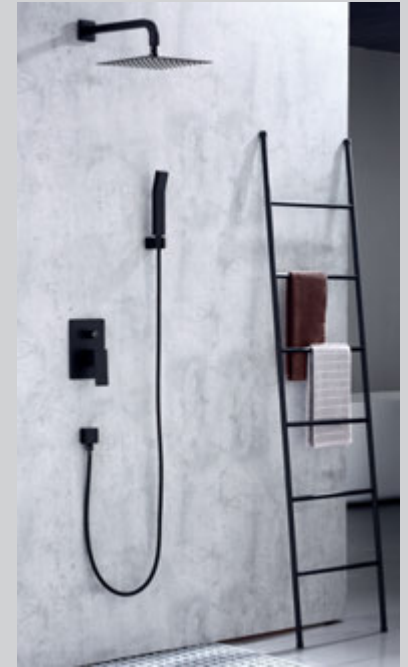

Chrome

ORB

Gold

White

Rögen / 86H25

Built to last

Built in Lead Free Brass

Easy to install