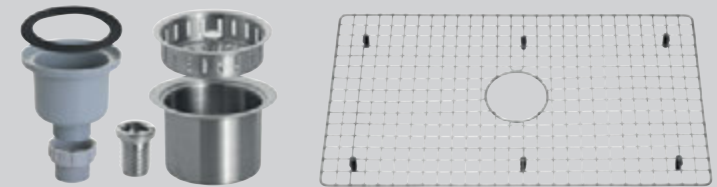

Equipped with drain grooves that direct water and ensure the most efficient drainage

Zero radius corners

INCLUDED ACCESSORIES

Each accessory is thoughtfully packed in individual boxes to reduce the risk of components scratching the sink and ensure that the product is received by the customer in the same way that it left the factory.