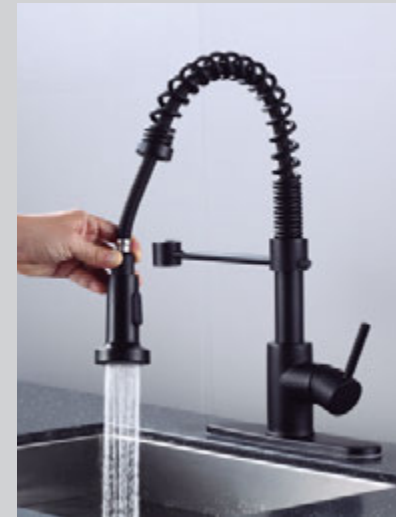

One-Handle

Pulldown Kitchen Faucets

Available now:

Chrome

Matte Black

Also in:

Brushed Nickel

ORB

Gold

White

Built to last

Built in Lead Free Brass

Easy to install

Ceramic cartridge

NSF/ANSI 61
NSF/ANSI 372

Döretz / 82H10

RETAIL AND WHOLESALE PRICING AVAILABLE - CONTACT US FOR MORE INFORMATION