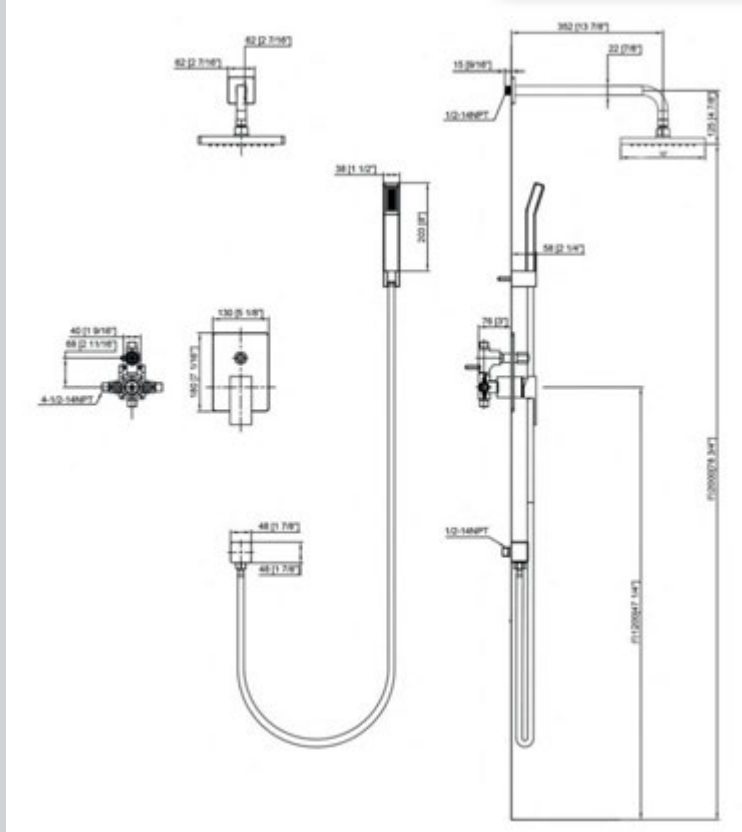

Single Handle

Pressure Balance Shower System