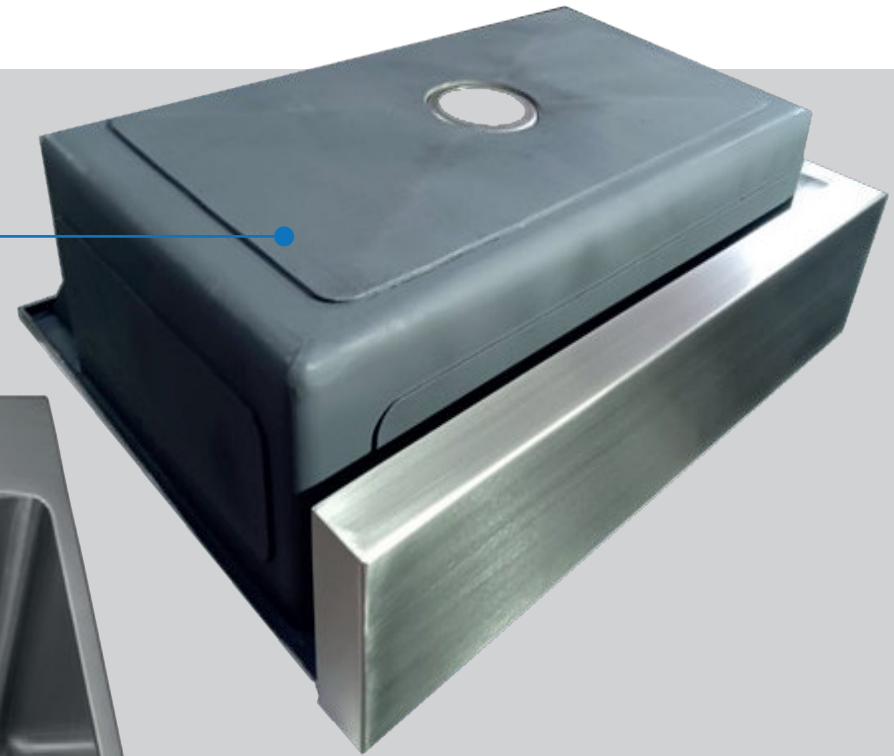

Stainless Steel

Handmade Farmhouse Kitchen Sink

Premium 16- gauge, T-304 stainless steel
25-37% thicker than most standard kitchen sinks

The widest rubber padding coverage in the market

Under coating features sound dampening system with extra-thick padding on all sides for superior noise reduction

Equipped with drain grooves that direct water and ensure the most efficient drainage