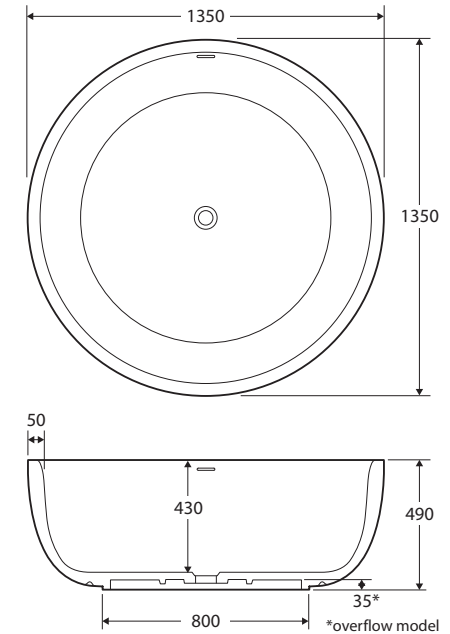

Shinto

CAST STONE SOLID SURFACE BATH, 1350MM

Features

- Freestanding design
- Easy to clean
- Integrated overflow
- Chrome pop-up/pull-out waste included
- Fill capacity: 385L
- Net weight: 210kg
- Gross weight: 255kg

Installation Warning: Floor preparation may be required for off-centre waste positions. Please discuss with your builder/plumber before tiling and waterproofing your bathroom.

Available in

Matte White
ST13

Cleaning & Care

- Wipe with a clean, soft cloth and mild soapy water or non-abrasive bathroom cleaner. Test in an inconspicuous area before cleaning the whole bath.
- Avoid placing hot objects, such as hair straighteners, on any surface as these will cause discolouration and marking.
- Spills of hair dye, after-shave lotion, nail polish and remover, aerosol spray and other harsh chemicals should be removed immediately to prevent damage and discolouration. Clean immediately with mild soapy water using a clean, soft cloth.
- Please find more information in the Care Guide for this product online at [fienza.com.au](https://www.fienza.com.au)

While we aim to ensure specifications are correct at the time of publication, Fienza reserves the right to make modifications without prior notice. Physical colour may vary from image shown. All measurements are shown in millimetres. Always use physical product measurements for mark-ups and roughing-in as the technical drawing may differ from actual product received.