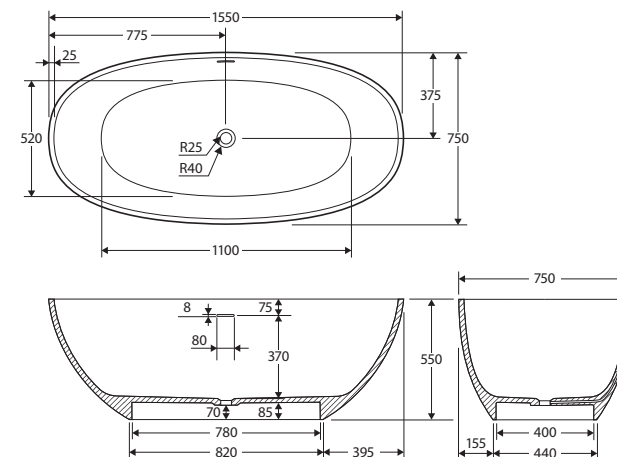

## CAST STONE SOLID SURFACE BATH, 1550MM

### Features

- Freestanding style
- Easy to clean
- Integrated overflow
- Chrome pull-out/pop-up waste included
- Capacity: 280 L
- Net weight: 130 kg
- Gross weight: 170 kg

**Installation Warning:** Floor preparation may be required for off-centre waste positions. Please discuss with your builder/plumber before tiling and waterproofing your bathroom.

While we aim to ensure specifications are correct at the time of publication, Fienza reserves the right to make modifications without prior notice. Physical colour may vary from image shown. All measurements are shown in millimetres. Always use physical product measurements for mark-ups and roughing-in as the technical drawing may differ from actual product received.