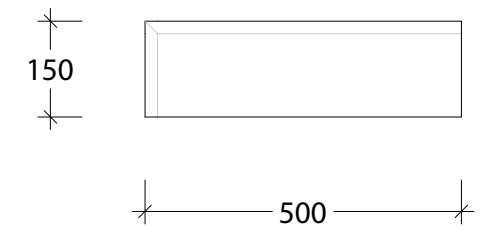

NAME:	MIH1500WHD
SIZE:	1500
WK/WH:	WALL HUNG
CONFIGURATION:	DOUBLE BOWL

PLEASE NOTE: Do not perform any plumbing rough in prior to taking delivery of your vanity, as all measurements are nominal and are subject to change. Measure exact locations from your vanity once it is on site.