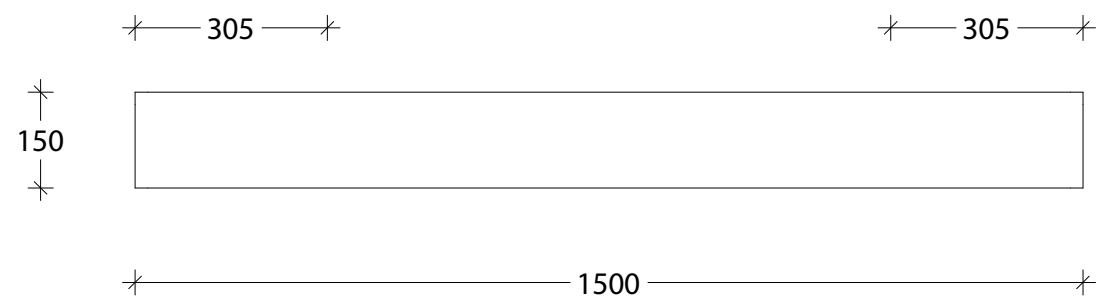

NAME:	MIH1500WHD
SIZE:	1500
WK/WH:	WALL HUNG
CONFIGURATION:	DOUBLE BOWL

PLEASE NOTE: Do not perform any plumbing rough in prior to taking delivery of your vanity, as all measurements are nominal and are subject to change. Measure exact locations from your vanity once it is on site.