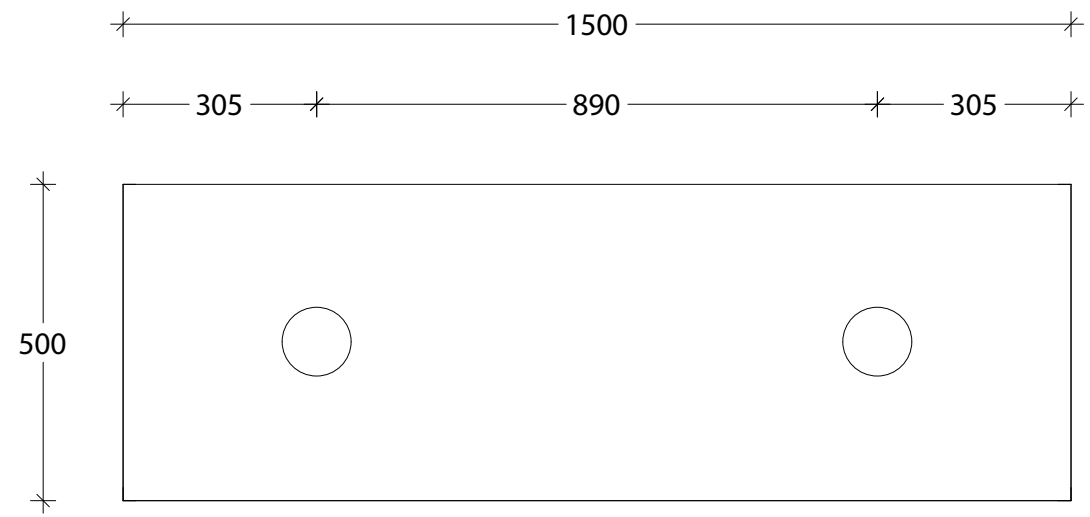

NAME:	MIH1500WHD
SIZE:	1500
WK/WH:	WALL HUNG
CONFIGURATION:	DOUBLE BOWL

PLEASE NOTE: Do not perform any plumbing rough in prior to taking delivery of your vanity, as all measurements are nominal and are subject to change. Measure exact locations from your vanity once it is on site.