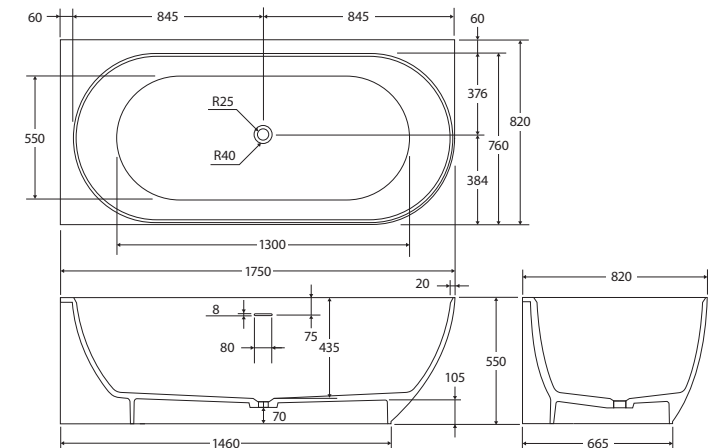

# Matta

LEFT-HAND  
SOLID SURFACE  
CORNER BATH,  
1700MM

## Features

- Two-sided corner style
- Matte white finish
- Solid surface
- Built-in overflow
- Chrome pull-out/pop-up waste included
- Capacity: 300L
- Net weight: 160 kg
- Gross weight: 210 kg

While we aim to ensure specifications are correct at the time of publication, Fienza reserves the right to make modifications without prior notice. Physical colour may vary from image shown. All measurements are shown in millimetres. Always use physical product measurements for mark-ups and roughing-in as the technical drawing may differ from actual product received.