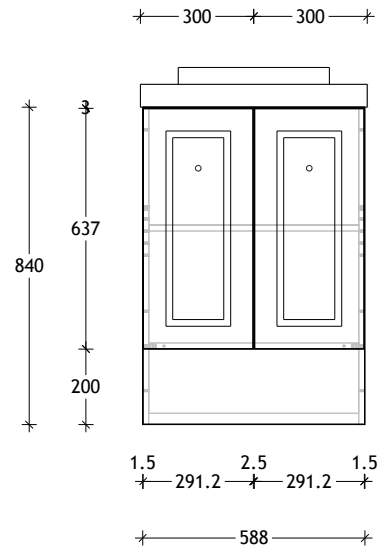

NAME:	MADISON
SIZE:	600
WK/WH:	WK
PRODUCT CODE:	MAD0600WK

PLEASE NOTE: Do not perform any plumbing rough in prior to taking delivery of your vanity, as all measurements are nominal and are subject to change. Measure exact locations from your vanity once it is on site.