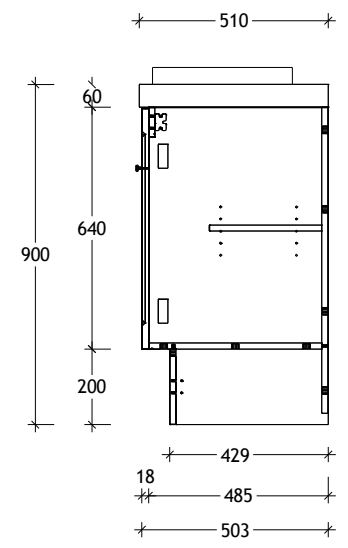

NAME:	MADISON
SIZE:	600
WK/WH:	WK
PRODUCT CODE:	MAD0600WK

PLEASE NOTE: Do not perform any plumbing rough in prior to taking delivery of your vanity, as all measurements are nominal and are subject to change. Measure exact locations from your vanity once it is on site.