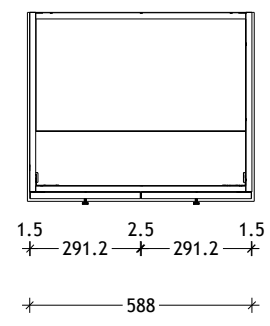

NAME:	MADISON
SIZE:	600
WK/WH:	WK
PRODUCT CODE:	MAD0600WK

PLEASE NOTE: Do not perform any plumbing rough in prior to taking delivery of your vanity, as all measurements are nominal and are subject to change. Measure exact locations from your vanity once it is on site.