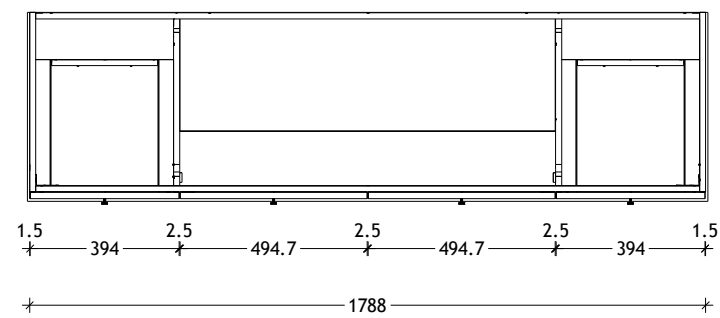

NAME:	MADISON
SIZE:	1800
WK/WH:	WK
PRODUCT CODE:	MAD1800WKS

PLEASE NOTE: Do not perform any plumbing rough in prior to taking delivery of your vanity, as all measurements are nominal and are subject to change. Measure exact locations from your vanity once it is on site.