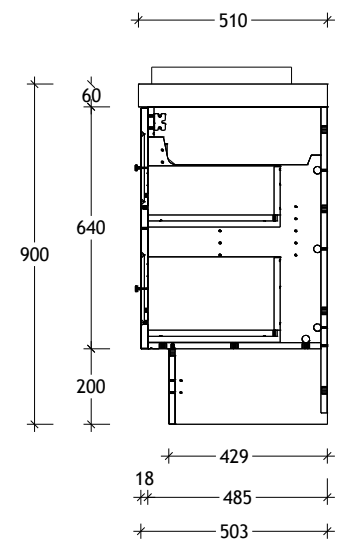

NAME:	MADISON
SIZE:	1800
WK/WH:	WK
PRODUCT CODE:	MAD1800WKS

PLEASE NOTE: Do not perform any plumbing rough in prior to taking delivery of your vanity, as all measurements are nominal and are subject to change. Measure exact locations from your vanity once it is on site.