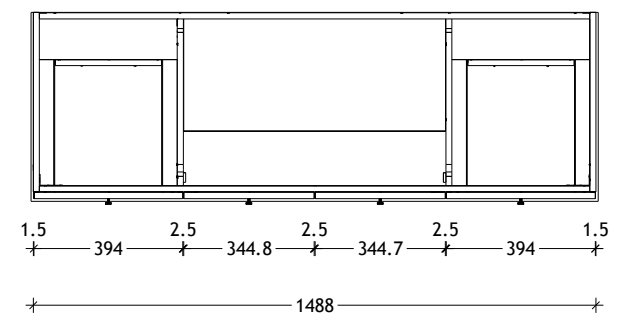

NAME:	MADISON
SIZE:	1500
WK/WH:	WK
PRODUCT CODE:	MAD1500WKS

PLEASE NOTE: Do not perform any plumbing rough in prior to taking delivery of your vanity, as all measurements are nominal and are subject to change. Measure exact locations from your vanity once it is on site.