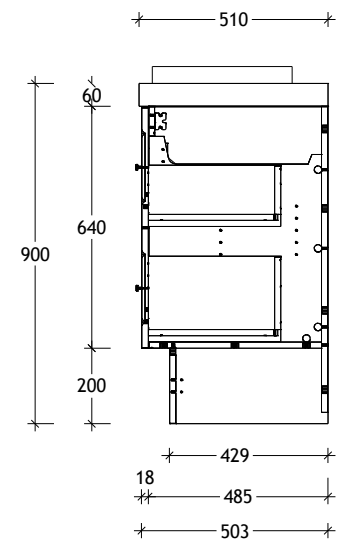

NAME:	MADISON
SIZE:	1500
WK/WH:	WK
PRODUCT CODE:	MAD1500WKS

PLEASE NOTE: Do not perform any plumbing rough in prior to taking delivery of your vanity, as all measurements are nominal and are subject to change. Measure exact locations from your vanity once it is on site.