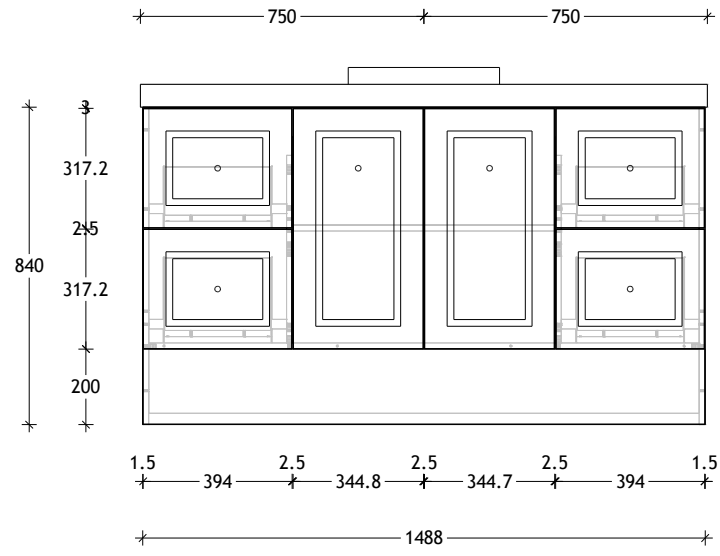

NAME:	MADISON
SIZE:	1500
WK/WH:	WK
PRODUCT CODE:	MAD1500WKS

PLEASE NOTE: Do not perform any plumbing rough in prior to taking delivery of your vanity, as all measurements are nominal and are subject to change. Measure exact locations from your vanity once it is on site.