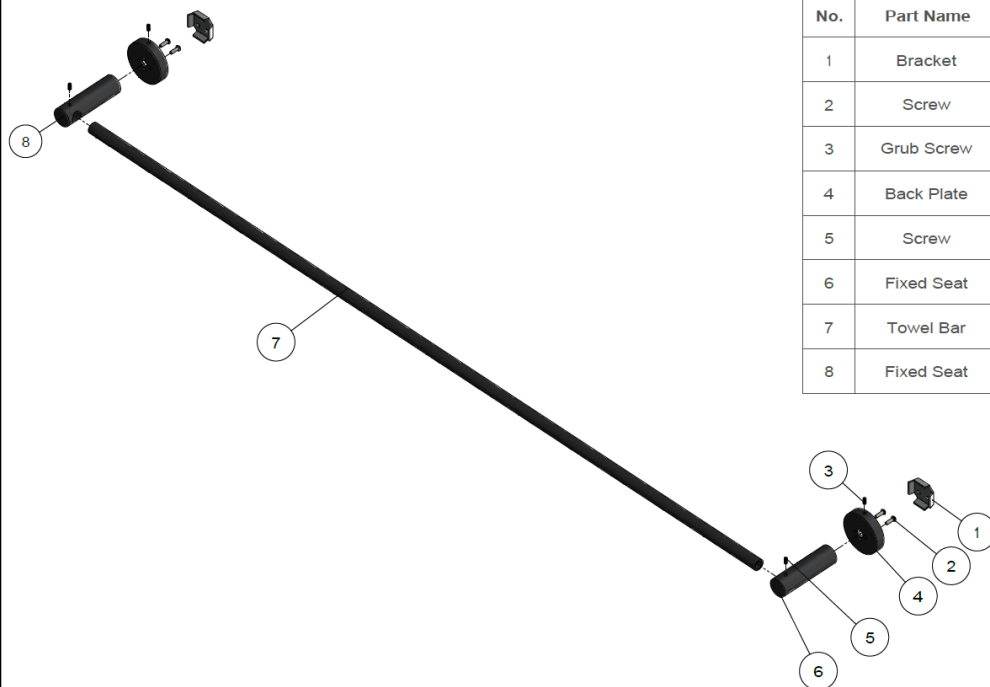

MR01- SR90

ROUND SINGLE RAIL

meir®

EXPLODED VIEW

CARE

- Do not install tapware using any form of acetone silicones.
- Do not apply physical items (such as tools) directly to product.
- Never use house-hold or commercial detergents, citrus based cleaners, or abrasive cleaners.
- Clean using a mild washing soap solution rinsed, and dry with a soft cloth.
- Check for any product defects before installation.
- Refer to the installation manual for correct installation.

FEATURES

- Refer to the Meir website for warranty terms & conditions, and available finishes.
- Solid brass construction
- Box Weight 0.85 kg

SPECIFICATIONS