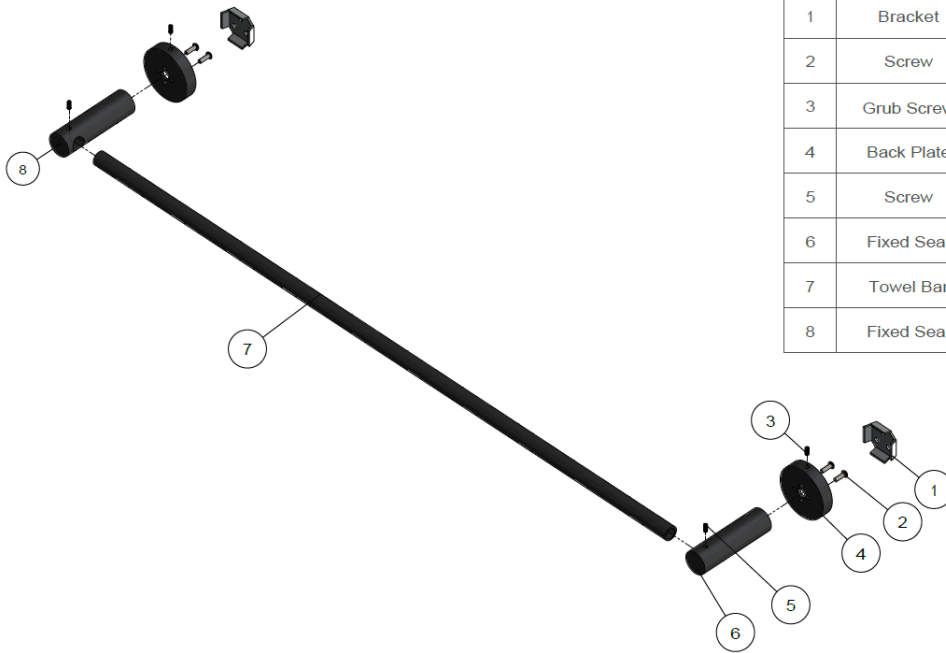

MR01-SR60

ROUND SINGLE RAIL

meir®

EXPLODED VIEW

No.	Part Name
1	Bracket
2	Screw
3	Grub Screw
4	Back Plate
5	Screw
6	Fixed Seat
7	Towel Bar
8	Fixed Seat

CARE

- Do not install tapware using any form of acetone silicones.
- Do not apply physical items (such as tools) directly to product.
- Never use house-hold or commercial detergents, citrus based cleaners, or abrasive cleaners.
- Clean using a mild washing soap solution rinsed, and dry with a soft cloth.
- Check for any product defects before installation.
- Refer to the installation manual for correct installation.

FEATURES

- Refer to the Meir website for warranty terms & conditions, and available finishes.
- Solid brass construction
- Box Weight 0.6 kg

SPECIFICATIONS