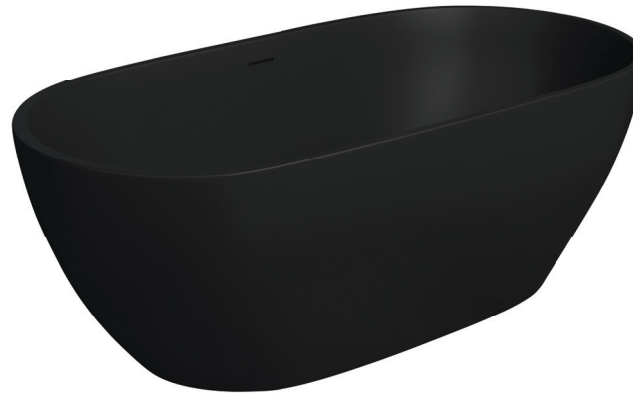

Luciana®

CAST STONE SOLID SURFACE BATH, 1500MM

Features

- Opulent wide width
- Freestanding style
- Easy to clean
- Includes overflow
- Matte black waste included with bath
- Capacity: 270L
- Net weight: 140kg
- Gross weight: 155kg

Installation Warning: Floor preparation may be required for off-centre waste positions. Please discuss with your builder/plumber before tiling and waterproofing your bathroom.

Available in

Matte Black
ST11-B