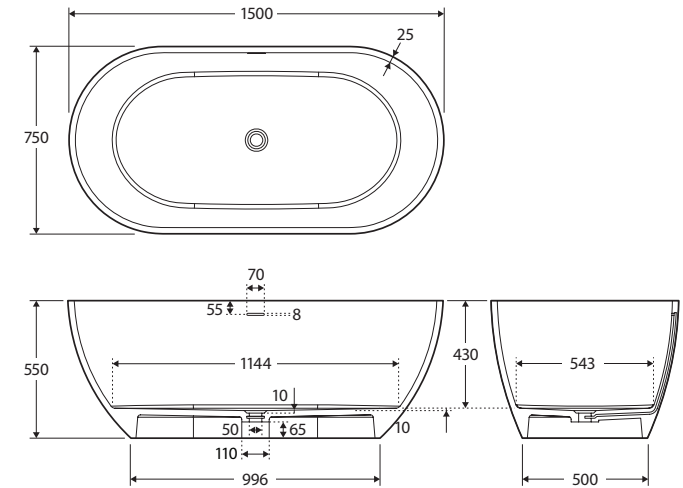

Luciana®

CAST STONE SOLID SURFACE BATH, 1500MM

Features

- Opulent wide width
- Freestanding style
- Easy to clean
- Includes overflow
- Matte black waste included with bath
- Capacity: 270L
- Net weight: 140kg
- Gross weight: 155kg

Installation Warning: Floor preparation may be required for off-centre waste positions. Please discuss with your builder/plumber before tiling and waterproofing your bathroom.

Available in

Matte Black
ST11-B

While we aim to ensure specifications are correct at the time of publication, Fienza reserves the right to make modifications without prior notice. Physical colour may vary from image shown. All measurements are shown in millimetres. Always use physical product measurements for mark-ups and roughing-in as the technical drawing may differ from actual product received.