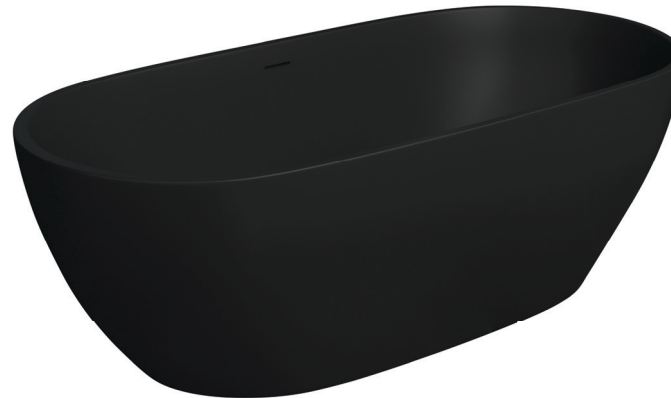

Luciana®

CAST STONE SOLID SURFACE BATH, 1690MM

Features

- Opulent wide width
- Freestanding style
- Easy to clean
- Includes overflow
- Matte black waste included with bath
- Capacity: 305L
- Net weight: 195kg
- Gross weight: 220kg

Installation Warning: Floor preparation may be required for off-centre waste positions. Please discuss with your builder/plumber before tiling and waterproofing your bathroom.

Available in

Matte Black
ST11-1700B