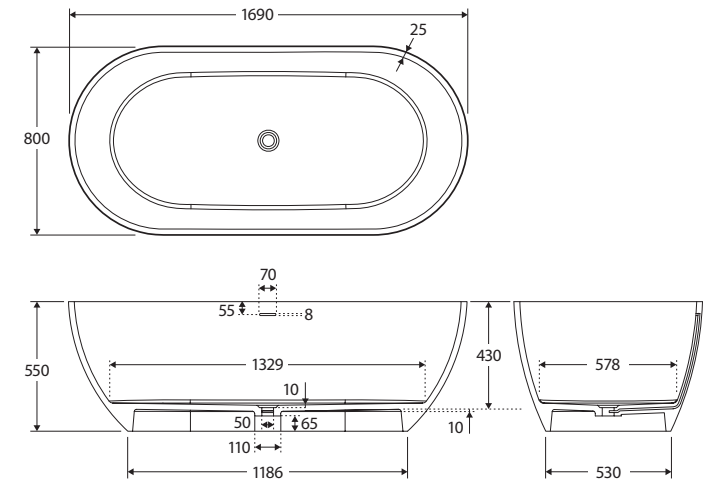

Luciana®

CAST STONE SOLID SURFACE BATH, 1690MM

Features

- Opulent wide width
- Freestanding style
- Easy to clean
- Includes overflow
- Matte black waste included with bath
- Capacity: 305L
- Net weight: 195kg
- Gross weight: 220kg

Installation Warning: Floor preparation may be required for off-centre waste positions. Please discuss with your builder/plumber before tiling and waterproofing your bathroom.

Available in

Matte Black
ST11-1700B

While we aim to ensure specifications are correct at the time of publication, Fienza reserves the right to make modifications without prior notice. Physical colour may vary from image shown. All measurements are shown in millimetres. Always use physical product measurements for mark-ups and roughing-in as the technical drawing may differ from actual product received.